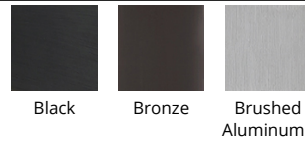

WAC LIGHTING

Caliber

Outdoor Wall Sconce 3000K

Fixture Type: _____
Catalog Number: _____
Project: _____
Location: _____

Model & Size	Color Temp & CRI	Watt	Lumens	Finish
WS-W36614 14" - 2 Lights	3000K - 90	21W	1140	AL Brushed Aluminum BK Black BZ Bronze

Example: **WS-W36614-BZ**

For custom requests please contact customs@wacighting.com

DESCRIPTION

Light projection tuned with precision.

FEATURES

- Discrete cylinder with minimal mounting hardware
- Weather-resistant powder coated finish
- WS-W36614 is Up & down light, WS-W36610 is one direction
- Light engine is factory sealed for maximum protection from the elements
- Driver concealed within the fixture
- 5 year warranty

SPECIFICATIONS

Color Temp:	3000K
Input:	120-277V,50/60Hz
CRI	90
Dimming:	ELV: 100-10%
Rated Life:	72,000 Hours
Mounting:	Can be mounted on wall in all orientations
Standards:	ETL, cETL, IP65, ADA, Wet Location Listed
Construction	Aluminum hardware with lens diffuser

FINISHES:

LINE DRAWING: