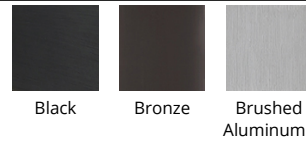

WAC LIGHTING

Caliber

Outdoor Wall Sconce 3000K

Fixture Type: _____
Catalog Number: _____
Project: _____
Location: _____

Model & Size	Color Temp & CRI	Watt	Lumens	Finish
WS-W36610 10" - 1 Light	3000K - 90	11W	560	AL Brushed Aluminum BK Black BZ Bronze

Example: **WS-W36610-BZ**

For custom requests please contact customs@wacighting.com

DESCRIPTION

Light projection tuned with precision.

FEATURES

- Discrete cylinder with minimal mounting hardware
- Weather-resistant powder coated finish
- WS-W36614 is Up & down light, WS-W36610 is one direction
- Light engine is factory sealed for maximum protection from the elements
- Driver concealed within the fixture
- 5 year warranty

SPECIFICATIONS

Color Temp:	3000K
Input:	120-277V,50/60Hz
CRI	90
Dimming:	ELV: 100-10%
Rated Life:	72,000 Hours
Mounting:	Can be mounted on wall vertically or horizontally
Standards:	ETL, cETL, IP65, ADA, Wet Location Listed
Construction	Aluminum hardware with lens diffuser

FINISHES:

LINE DRAWING: