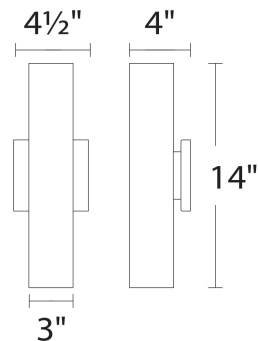

LINE DRAWING:

WS-W36614