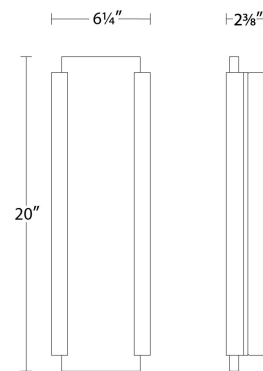

LINE DRAWING:

WS-W11920