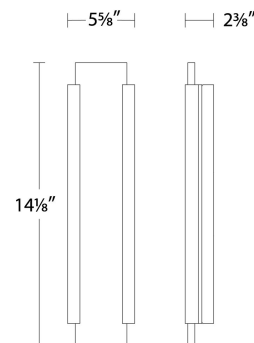

LINE DRAWING:

WS-W11914