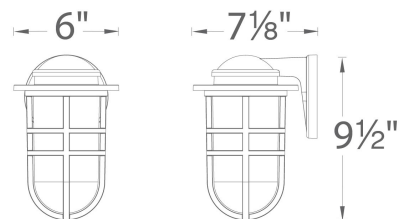

WAC LIGHTING

Steampunk

Outdoor Wall Sconce 3000K

Fixture Type: _____
Catalog Number: _____
Project: _____
Location: _____

Model & Size	Color Temp	Finish	LED Watts	LED Lumens	Delivered Lumens
WS-W24509 9"	3000K	BK Black BZ Bronze	11W	744	412

Example: **WS-W24509F-BK**

•For 277V special order, add an "F" before the finish: WS-W24509F-BZ

For custom requests please contact customs@wacighting.com

DESCRIPTION

Vintage industrial.

FEATURES

- Downlight with mouth blown hammered glass diffuser
- ACLED driverless technology
- 5 year warranty

SPECIFICATIONS

Color Temp:	3000K
Input:	120 VAC,50/60Hz
CRI	90
Dimming:	ELV: 100-10% , TRIAC: 100-10%
Rated Life:	80,000 Hours
Standards:	ETL, cETL, IP65, Title 24 JA8 Compliant, Wet Location Listed

REPLACEMENT PARTS

RPL-GLA-24509 - Glass for WS-W24509

FINISHES:

LINE DRAWING:

WS-W24509