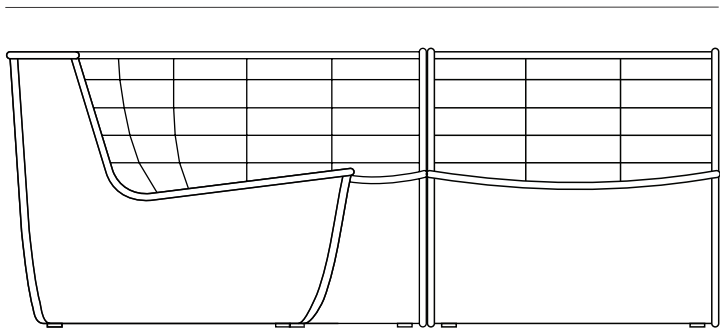

Ethnicraft

N701 modular sofa set - combo right - 1 seater + 3 seater + 90° round corner - Dimensions (cm)

330

200

330

Ethnicraft

N701 modular sofa set - combo right - 1 seater + 3 seater + 90° round corner - Dimensions (inches)

130.0

78.5

78.5

130.0

30.0

17.0