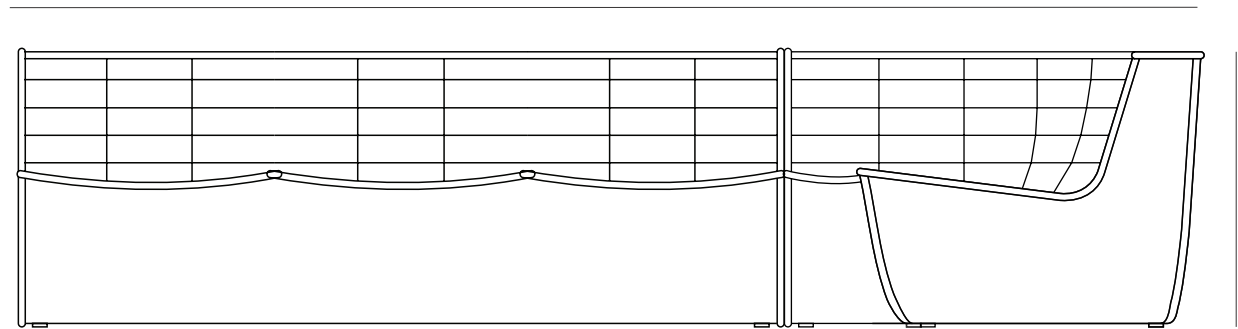

Ethnicraft

N701 modular sofa set - combo right - 1 seater + 3 seater + 90° round corner - Dimensions (cm)

330

200

330

Ethnicraft

N701 modular sofa set - combo right - 1 seater + 3 seater + 90° round corner - Dimensions (inches)

130.0

78.5

78.5

130.0

30.0

17.0