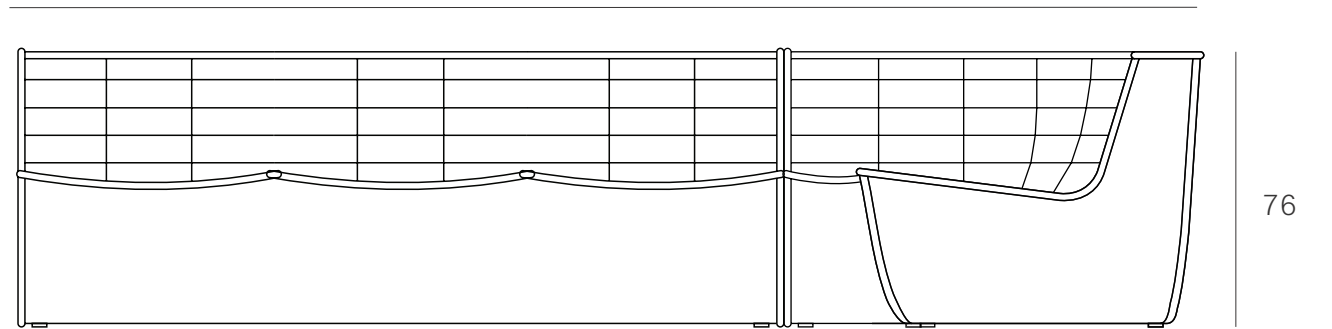

Ethnicraft

N701 modular sofa set - combo right - 1 seater + 3 seater + 90° round corner - Dimensions (cm)

330

200

330

Ethnicraft

N701 modular sofa set - combo right - 1 seater + 3 seater + 90° round corner - Dimensions (inches)

130.0

78.5

78.5

130.0

30.0

17.0