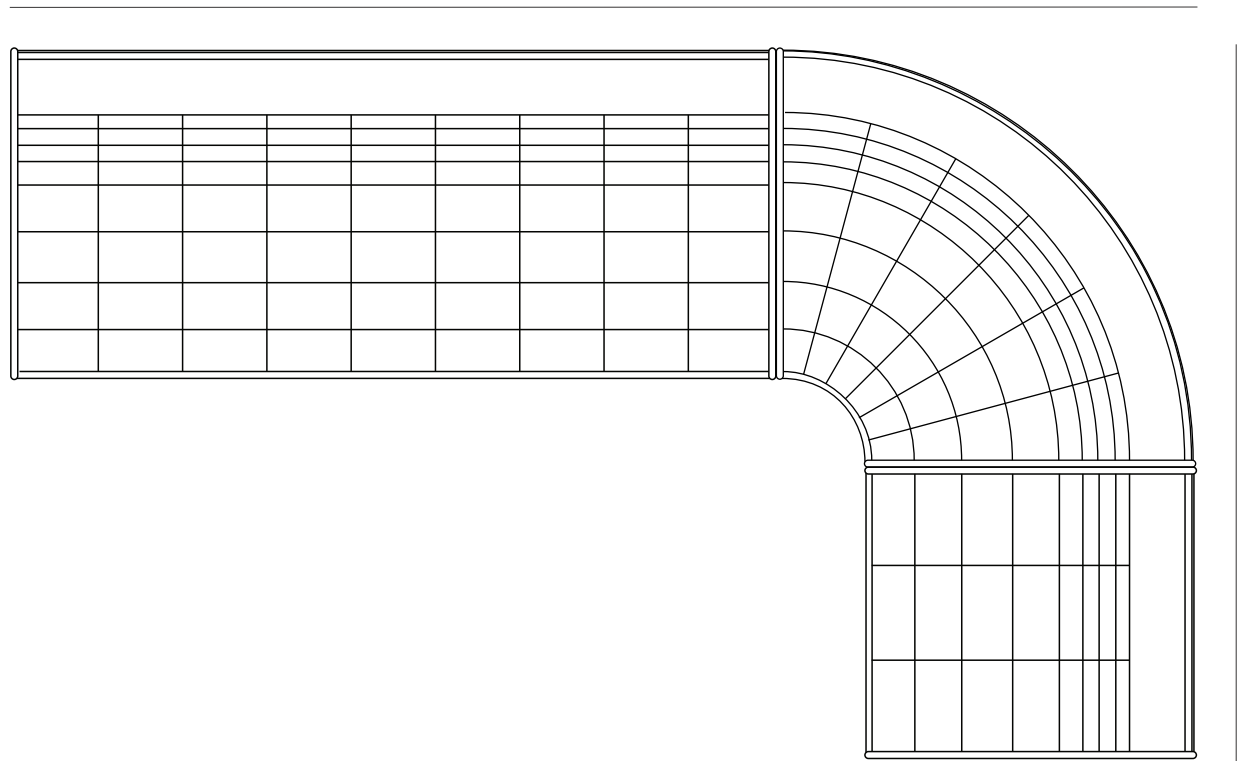

Ethnicraft

N701 modular sofa set - combo right - 1 seater + 3 seater + 90° round corner - Dimensions (cm)

330

200

330

Ethnicraft

N701 modular sofa set - combo right - 1 seater + 3 seater + 90° round corner - Dimensions (inches)

130.0

78.5

78.5

130.0

30.0

17.0