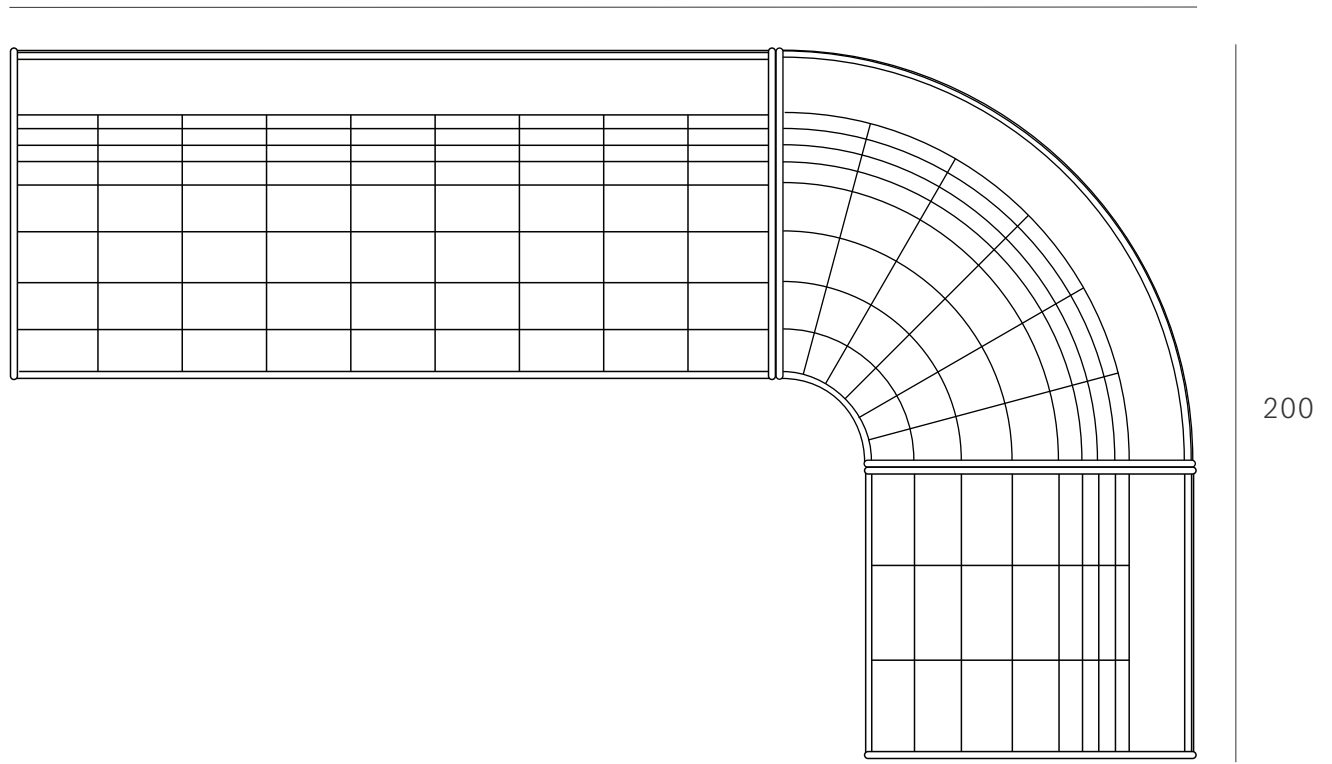

Ethnicraft

N701 modular sofa set - combo right - 1 seater + 3 seater + 90° round corner - Dimensions (cm)

330

200

330

Ethnicraft

N701 modular sofa set - combo right - 1 seater + 3 seater + 90° round corner - Dimensions (inches)

130.0

78.5

78.5

130.0

30.0

17.0