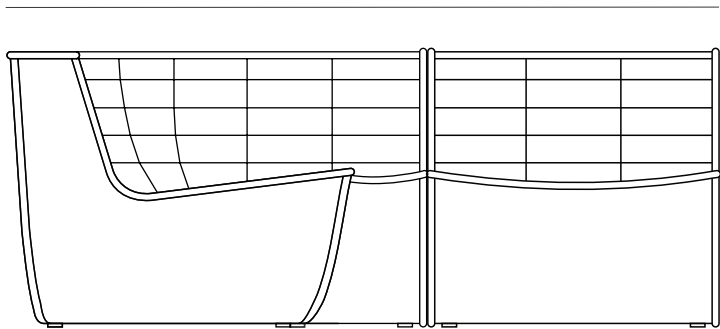

Ethnicraft

N701 modular sofa set - combo right - 1 seater + 3 seater + 90° round corner - Dimensions (cm)

330

200

330

Ethnicraft

N701 modular sofa set - combo right - 1 seater + 3 seater + 90° round corner - Dimensions (inches)

130.0

78.5

78.5

130.0

30.0

17.0