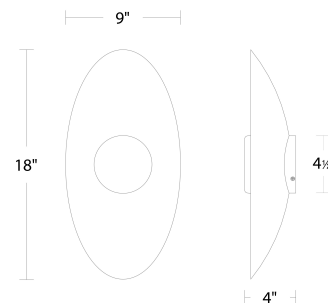

WAC LIGHTING

Glamour

Wall Sconce

Fixture Type: _____
Catalog Number: _____
Project: _____
Location: _____

Model & Size	Color Temp	Finish	LED Watts	LED Lumens	Delivered Lumens
WS-53318 18"	2700K 3000K 3500K	AB Aged Brass BK Black	7W	577	226

FINISHES:

LINE DRAWING:

WS-53318