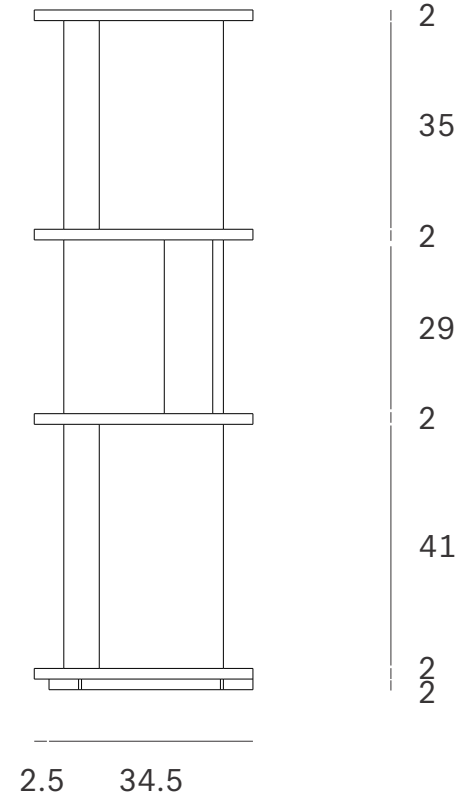

Irregular rack - Dimensions (cm)

Irregular rack - Dimensions (inches)