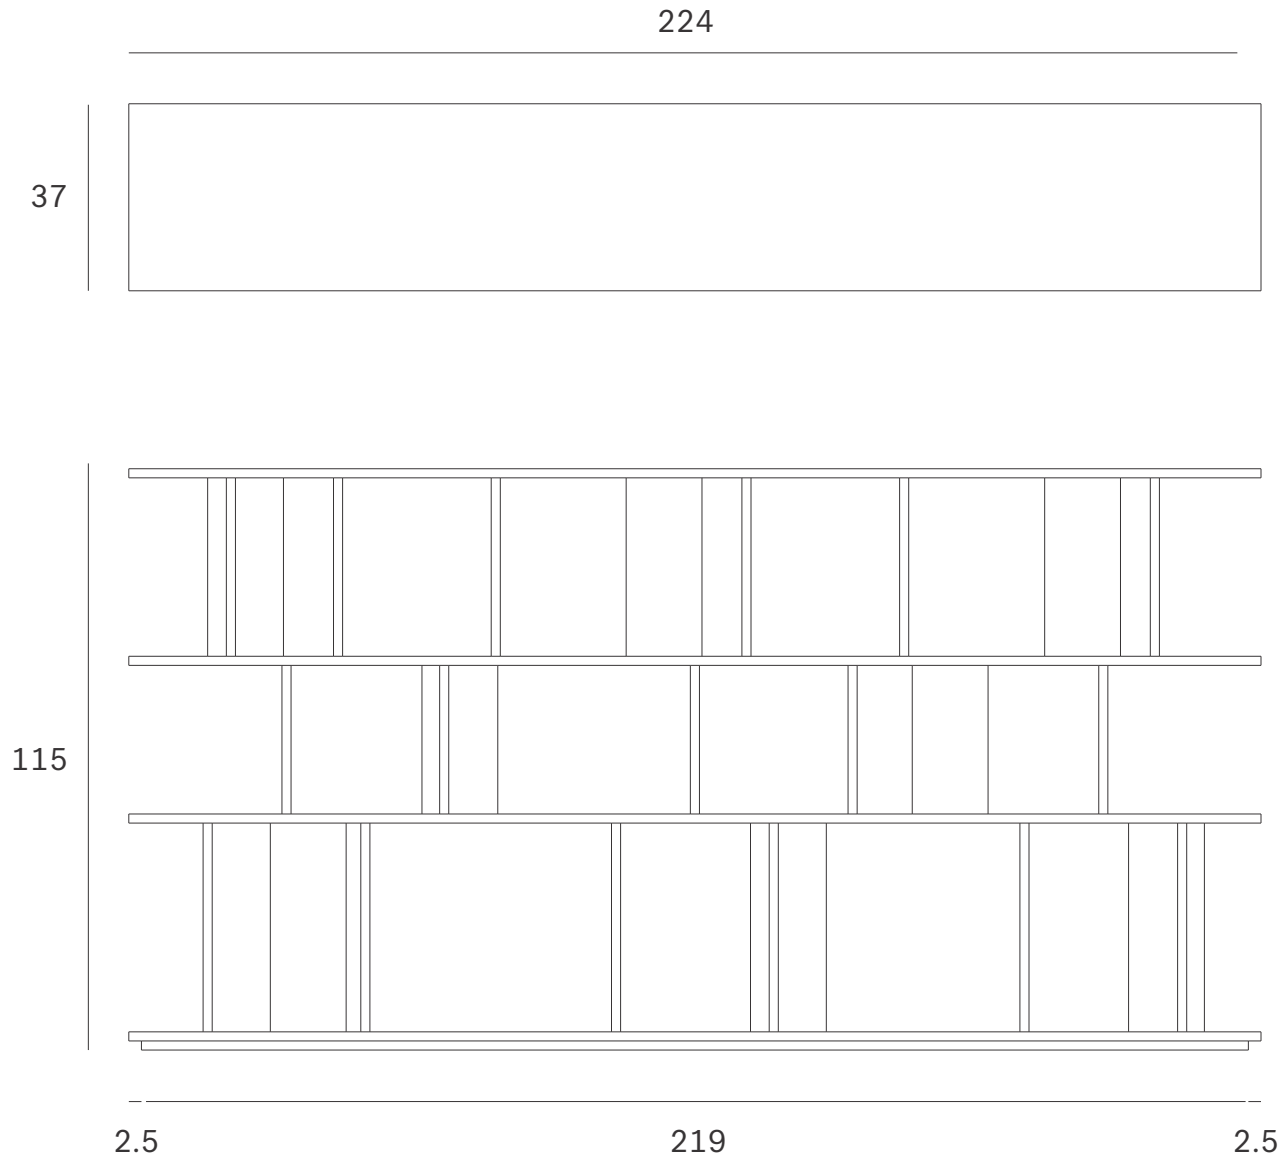

Irregular rack - Dimensions (cm)

Irregular rack - Dimensions (inches)