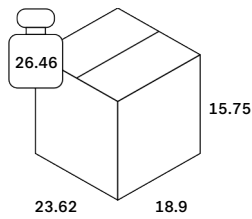

Finishing

Top Panel	
Type	Oil
Color	Oak Natural
Swatch	MAR-105910
Other Parts	
Type	Oil
Color	Oak Natural
Swatch	MAR-105910

Dimensions

General Dimensions	
Width (in)	22
Depth (in)	17.5
Height (in)	14.5
Net weight (lbs)	24.26

Air bedside table - oak - 1 drawer 56/44/37

51210

Packaging

Packaging General		Packaging Material Details				
Packaging with outer crate	No	Material	Weight (gram)	Percentage	Recycled	Recyclable
Packaging with inner pallet	No	EVA	129	6%	No	Yes
Carton box density (burst strength)	275 lbs per square inch	LDPE	121	6%	No	Yes
		CARTON/PAPER	1,751	88%	No	Yes

Packaging Details

Pack length (in)	23.62	Vol (ft3)	4.07
Pack width (in)	18.9	GW (lbs)	26.46
Pack thickness (in)	15.75	EAN	5404023600806

Air bedside table - oak - 1 drawer 56/44/37

51210

Test, Label and Certificates

AGEC

Attribute	Value
Incorporation of recyclable materials	≥ 95%

Dimensions

Attribute	Value
Top panel thickness	0.79 inch
Type of drawer	Soft close
Free height under furniture	8.27 inch

Functionality

Attribute	Value
Drawer inner width	14.69 inch
Drawer inner depth	9.45 inch
Drawer inner height	2.96 inch
Drawer maximum load	22.05 lbs
Max. load furniture	112.44 lbs