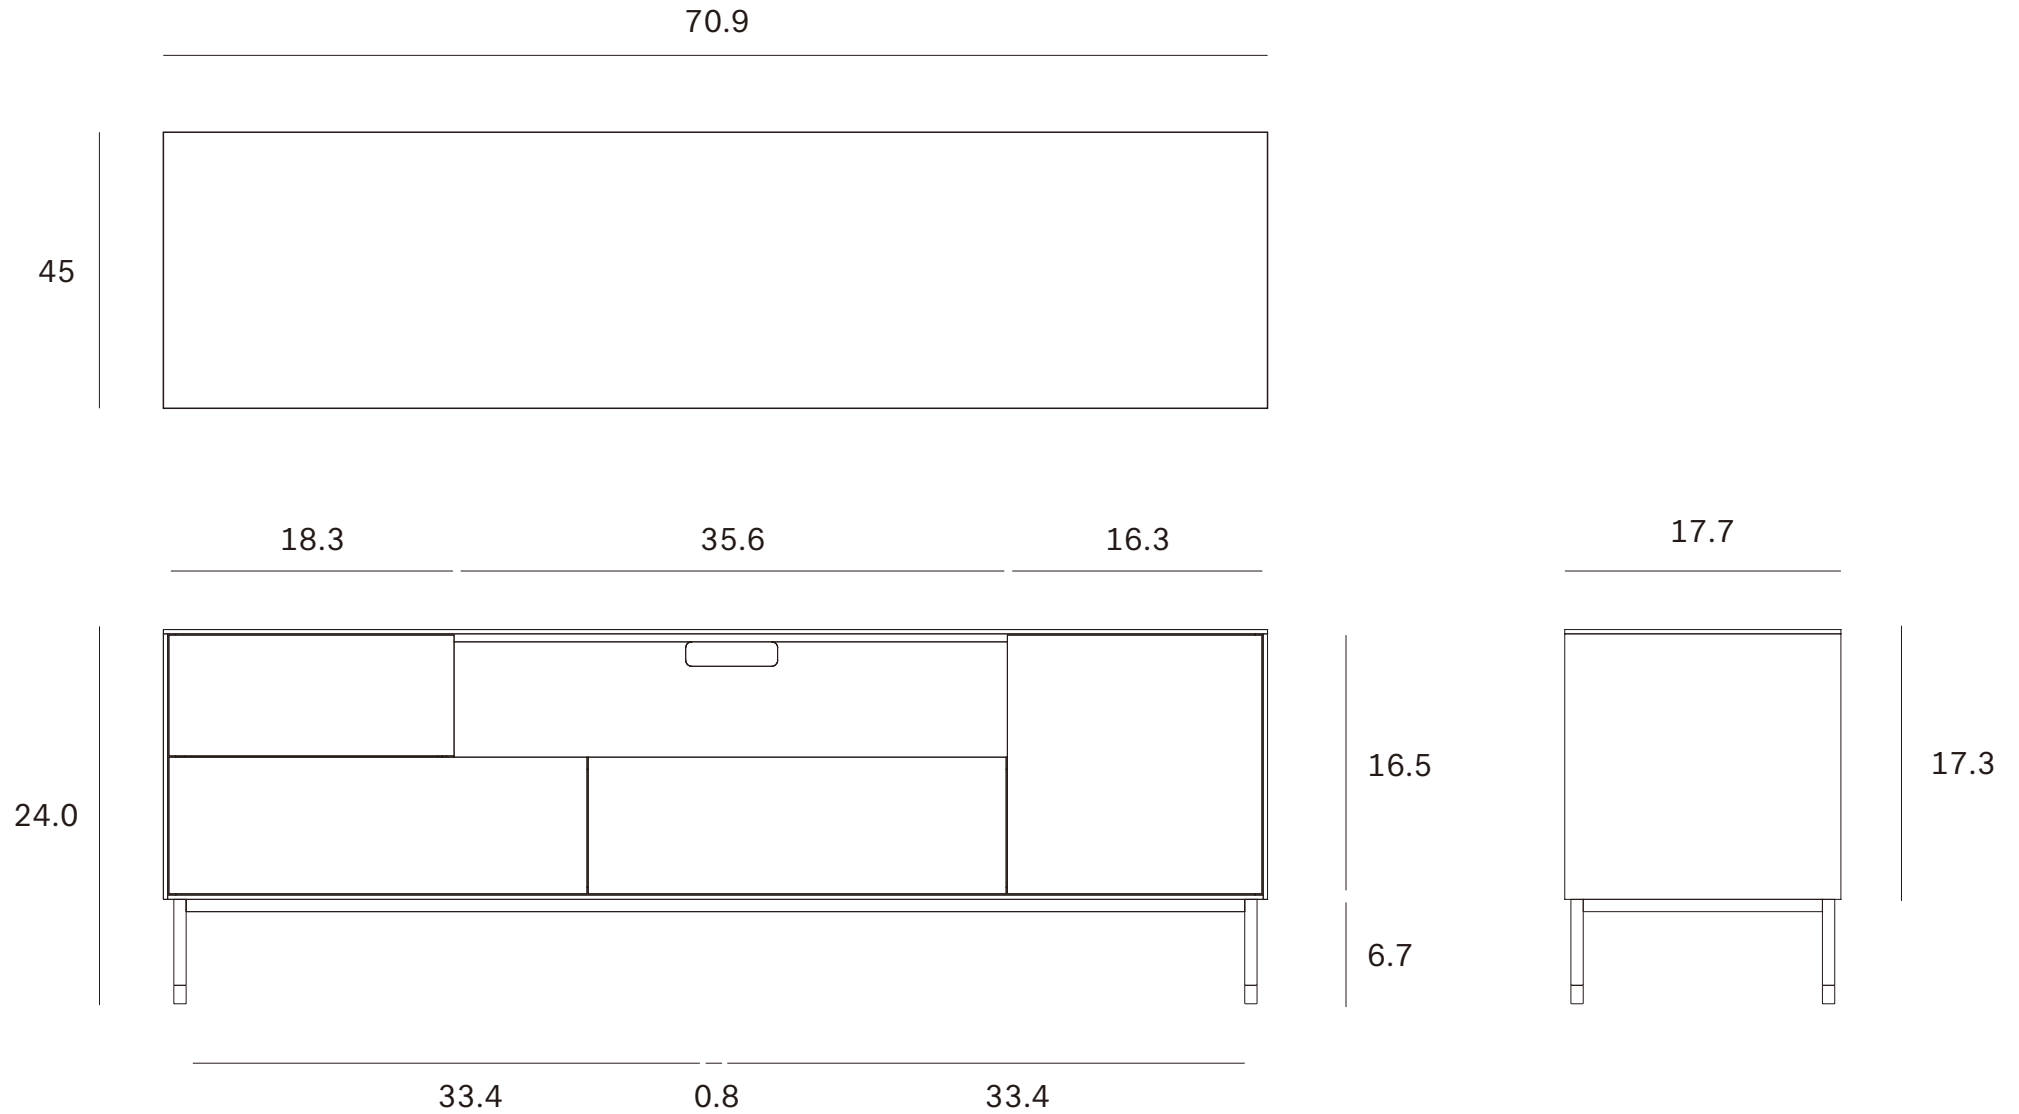

*Ethnicraft*

**Blackbird/Whitebird TV cupboard - Dimensions (cm)**

*Ethnicraft*

**Blackbird/Whitebird TV cupboard - Dimensions (cm)**

*Ethnicraft*

**Blackbird/Whitebird TV cupboard - Dimensions (inches)**

*Ethnicraft*

**Blackbird/Whitebird TV cupboard - Dimensions (inches)**