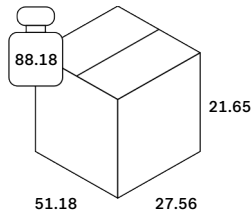

### Dimensions

General Dimensions	
Width (in)	<b>47</b>
Depth (in)	<b>23.5</b>
Height (in)	<b>15.5</b>
Net weight (lbs)	<b>55.12</b>

# Bok coffee table - oak - oblong - 1 shelf 120/60/40

51585

## Packaging

Packaging General	
Packaging with outer crate	No
Packaging with inner pallet	Yes
Carton box density (burst strength)	275

Packaging Material Details				
Material	Weight (gram)	Percentage	Recycled	Recyclable
EVA	95	Less than 1%	No	Yes
PE	118	Less than 1%	No	Yes
LDPE	95	Less than 1%	No	Yes
WOOD	1,647	11%	No	Yes
CARTON/PAPER	13,046	86%	No	Yes

## Packaging Details

Pack length (in)	51.18	Vol (ft3)	17.68
Pack width (in)	27.56	GW (lbs)	88.18
Pack thickness (in)	21.65	EAN	5404023621269