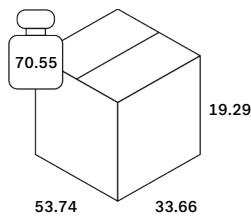

General Dimensions	
Width (in)	49.5
Depth (in)	29
Height (in)	15.5
Net weight (lbs)	44.1

Boomerang coffee table - oak - pebble shape 126/74/40

50792

Packaging

Packaging General	
Packaging with outer crate	No
Packaging with inner pallet	No
Carton box density (burst strength)	275 lbs per square inch

Packaging Material Details				
Material	Weight (gram)	Percentage	Recycled	Recyclable
LDPE	62	Less than 1%	No	Yes
CARTON/PAPER	11,938	99%	No	Yes

Packaging Details

Pack length (in)	53.74	Vol (ft3)	20.2
Pack width (in)	33.66	GW (lbs)	70.55
Pack thickness (in)	19.29	EAN	5404023621283