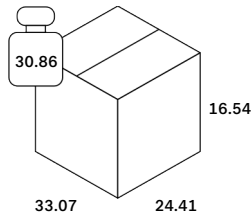

## Dimensions

General Dimensions	
Width (in)	<b>31.5</b>
Depth (in)	<b>23.5</b>
Height (in)	<b>15.5</b>
Net weight (lbs)	<b>26.46</b>

## Packaging Details

Pack length (in)	<b>33.07</b>	Vol (ft3)	<b>7.72</b>
Pack width (in)	<b>24.41</b>	GW (lbs)	<b>30.86</b>
Pack thickness (in)	<b>16.54</b>	EAN	<b>5404023632180</b>

## Dimensions

Attribute	Value
Seat width	31.50 inch
Seat depth	23.50 inch
Seat height	15.50 inch