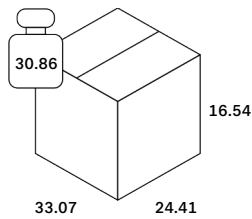

[Assembly Instructions - Sofa Connector](#)

[Care Instruction - Upholstered Fabric](#)

[Line Drawing](#)

Finishing

Upholstery covering	
Type	Bouclé
Color	Cedar
Swatch	MAR-100379

Dimensions

General Dimensions	
Width (in)	31.5
Depth (in)	23.5
Height (in)	15.5
Net weight (lbs)	26.46

Collection	Bulky
Category	Upholstery / Footstool
Environment	Indoor
Intrastat code	9401616011
Main material	Textile

Bulky footstool - Cedar fabric 80/60/40

21442

Packaging

Packaging General		Packaging Material Details				
Packaging with outer crate	No	Material	Weight (gram)	Percentage	Recycled	Recyclable
Packaging with inner pallet	No					
Carton box density (burst strength)	175 lbs per square inch					

Packaging Details

Pack length (in)	33.07	Vol (ft3)	7.72
Pack width (in)	24.41	GW (lbs)	30.86
Pack thickness (in)	16.54	EAN	5404023632111

Test, Label and Certificates

Safety and Health Regulation

Fabric

- PFAS Free
 - Prop 65 Compliant
 - REACH SVHC
 - OEKO TEX STANDARD 100
 - BS 5852:Part 1:1979 Source 0
 - EN 1021-1:2014
 - TB 117-2013 Section I
-