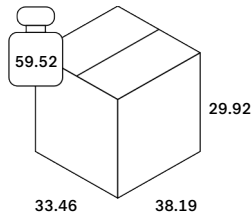

[Assembly Instructions - Sofa Connector](#)

[Care Instruction - Upholstered Fabric](#)

[Line Drawing](#)

Finishing

Upholstery covering	
Type	Bouclé
Color	Almond
Swatch	MAR-100378

Dimensions

General Dimensions	
Width (in)	31.5
Depth (in)	37.5
Height (in)	29.5
Net weight (lbs)	48.51

Bulky modular sofa - Almond fabric - 1 seater 80/95/75

21444

Packaging

Packaging General	
Packaging with outer crate	No
Packaging with inner pallet	No
Carton box density (burst strength)	175 lbs per square inch

Packaging Material Details				
Material	Weight (gram)	Percentage	Recycled	Recyclable

Packaging Details

Pack length (in)	33.46	Vol (ft3)	22.13
Pack width (in)	38.19	GW (lbs)	59.52
Pack thickness (in)	29.92	EAN	5404023632159