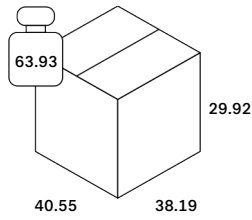

[Assembly Instructions - Sofa Connector](#)

[Care Instruction - Upholstered Fabric](#)

[Line Drawing](#)

Finishing

Upholstery covering	
Type	Bouclé
Color	Almond
Swatch	MAR-100378

Dimensions

General Dimensions	
Width (in)	39.5
Depth (in)	37.5
Height (in)	29.5
Net weight (lbs)	52.92

Bulky modular sofa - Almond fabric - 45° round corner 100/95/75

21447

Packaging

Packaging General		Packaging Material Details				
Packaging with outer crate	No	Material	Weight (gram)	Percentage	Recycled	Recyclable
Packaging with inner pallet	No					
Carton box density (burst strength)	175 lbs per square inch					

Packaging Details

Pack length (in)	40.55	Vol (ft3)	26.82
Pack width (in)	38.19	GW (lbs)	63.93
Pack thickness (in)	29.92	EAN	5404023632166

Bulky modular sofa - Almond fabric - 45° round corner 100/95/75

21447