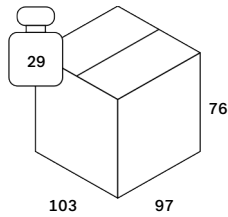

## Dimensions

General Dimensions	
Width (cm)	<b>100</b>
Depth (cm)	<b>95</b>
Height (cm)	<b>75</b>
Net weight (kg)	<b>24.0</b>

## Packaging

Packaging General	
Packaging with outer crate	No
Packaging with inner pallet	No
Carton box density (burst strength)	275 lbs per square inch

Packaging Material Details				
Material	Weight (gram)	Percentage	Recycled	Recyclable

## Packaging Details

Pack length (cm)	103	Vol (m3)	0.759316
Pack width (cm)	97	GW (kg)	29.0
Pack thickness (cm)	76	EAN	5404023622952

## Dimensions

Attribute	Value
Seat width	27 to 75 cm
Seat depth	60 cm
Seat height	40 cm