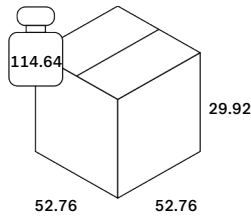

[Assembly Instructions - Sofa Connector](#)

[Care Instruction - Upholstered Fabric](#)

[Line Drawing](#)

Finishing

Upholstery covering	
Type	Bouclé
Color	Almond
Swatch	MAR-100378

Dimensions

General Dimensions	
Width (in)	52.5
Depth (in)	52.5
Height (in)	29.5
Net weight (lbs)	92.6

Bulky modular sofa - Almond fabric - 90° round corner 133/133/75

21448

Packaging

Packaging General	
Packaging with outer crate	No
Packaging with inner pallet	No
Carton box density (burst strength)	175 lbs per square inch

Packaging Material Details				
Material	Weight (gram)	Percentage	Recycled	Recyclable

Packaging Details

Pack length (in)	52.76	Vol (ft3)	48.19
Pack width (in)	52.76	GW (lbs)	114.64
Pack thickness (in)	29.92	EAN	5404023632173

Foam

- PFAS Free
- REACH SVHC
- OEKO TEX STANDARD 100
- TB 117-2013 Section III

Bulky modular sofa - Almond fabric - 90° round corner 133/133/75

21448

Dimensions

Attribute	Value
Seat width	21 - 54.50 inch
Seat depth	23.50 inch
Seat height	15.50 inch