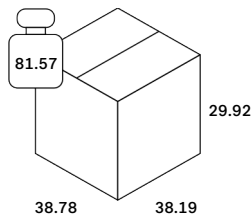

[Assembly Instructions - Sofa Connector](#)

[Care Instruction - Upholstered Fabric](#)

[Line Drawing](#)

Finishing

Upholstery covering	
Type	Bouclé
Color	Almond
Swatch	MAR-100378

Dimensions

General Dimensions	
Width (in)	37.5
Depth (in)	37.5
Height (in)	29.5
Net weight (lbs)	66.14

Bulky modular sofa - Almond fabric - end seater with R arm 95/95/75

21446

Packaging

Packaging General	
Packaging with outer crate	No
Packaging with inner pallet	No
Carton box density (burst strength)	175 lbs per square inch

Packaging Material Details				
Material	Weight (gram)	Percentage	Recycled	Recyclable

Packaging Details

Pack length (in)	38.78	Vol (ft3)	25.64
Pack width (in)	38.19	GW (lbs)	81.57
Pack thickness (in)	29.92	EAN	5404023632142

Foam

- PFAS Free
- REACH SVHC
- OEKO TEX STANDARD 100
- TB 117-2013 Section III

Bulky modular sofa - Almond fabric - end seater with R arm 95/95/75

21446

Dimensions

Attribute	Value
Armrest height	24.00 inch
Seat width	27.50 inch
Seat depth	23.50 inch
Seat height	15.50 inch