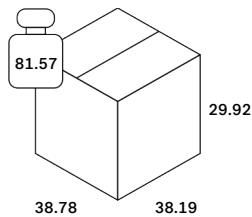

[Assembly Instructions - Sofa Connector](#)

[Care Instruction - Upholstered Fabric](#)

[Line Drawing](#)

Finishing

Upholstery covering	
Type	Bouclé
Color	Almond
Swatch	MAR-100378

Dimensions

General Dimensions	
Width (in)	106.5
Depth (in)	69
Height (in)	29.5
Net weight (lbs)	207.24

Bulky modular sofa set - Almond fabric - combo right - 1 seater + end seater with L arm + end seater with R arm + footstool 270/175/75

22258

Packaging

Packaging General	
Packaging with outer crate	No
Packaging with inner pallet	No
Carton box density (burst strength)	175 lbs per square inch

Packaging Material Details				
Material	Weight (gram)	Percentage	Recycled	Recyclable

Packaging Details

Pack number	1		
Pack length (in)	33.46	Vol (ft3)	22.13
Pack width (in)	38.19	GW (lbs)	59.52
Pack thickness (in)	29.92	EAN	5404023633927

Pack number	2		
Pack length (in)	38.78	Vol (ft3)	25.64
Pack width (in)	38.19	GW (lbs)	81.57
Pack thickness (in)	29.92	EAN	

Pack number	3		
Pack length (in)	38.78	Vol (ft3)	25.64
Pack width (in)	38.19	GW (lbs)	81.57
Pack thickness (in)	29.92	EAN	