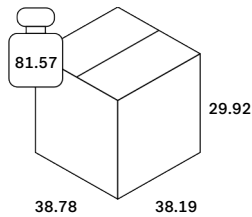

[Assembly Instructions - Sofa Connector](#)

[Care Instruction - Upholstered Fabric](#)

[Line Drawing](#)

Finishing

Upholstery covering	
Type	Bouclé
Color	Almond
Swatch	MAR-100378

Dimensions

General Dimensions	
Width (in)	106.5
Depth (in)	69
Height (in)	29.5
Net weight (lbs)	207.24

Bulky modular sofa set - Almond fabric - combo right - 1 seater + end seater with L arm + end seater with R arm + footstool 270/175/75

22258

Packaging

Packaging General	
Packaging with outer crate	No
Packaging with inner pallet	No
Carton box density (burst strength)	175 lbs per square inch

Packaging Material Details				
Material	Weight (gram)	Percentage	Recycled	Recyclable

Packaging Details

Pack number	1		
Pack length (in)	33.46	Vol (ft3)	22.13
Pack width (in)	38.19	GW (lbs)	59.52
Pack thickness (in)	29.92	EAN	5404023633927

Pack number	2		
Pack length (in)	38.78	Vol (ft3)	25.64
Pack width (in)	38.19	GW (lbs)	81.57
Pack thickness (in)	29.92	EAN	

Pack number	3		
Pack length (in)	38.78	Vol (ft3)	25.64
Pack width (in)	38.19	GW (lbs)	81.57
Pack thickness (in)	29.92	EAN	