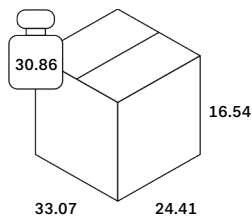

[Assembly Instructions - Sofa Connector](#)

[Care Instruction - Upholstered Fabric](#)

[Line Drawing](#)

Finishing

Upholstery covering	
Type	Bouclé
Color	Almond
Swatch	MAR-100378

Dimensions

General Dimensions	
Width (in)	106.5
Depth (in)	69
Height (in)	29.5
Net weight (lbs)	207.24

Bulky modular sofa set - Almond fabric - combo right - 1 seater + end seater with L arm + end seater with R arm + footstool 270/175/75

22258

Packaging

Packaging General	
Packaging with outer crate	No
Packaging with inner pallet	No
Carton box density (burst strength)	175 lbs per square inch

Packaging Material Details				
Material	Weight (gram)	Percentage	Recycled	Recyclable

Packaging Details

Pack number	1		
Pack length (in)	33.46	Vol (ft3)	22.13
Pack width (in)	38.19	GW (lbs)	59.52
Pack thickness (in)	29.92	EAN	5404023633927

Pack number	2		
Pack length (in)	38.78	Vol (ft3)	25.64
Pack width (in)	38.19	GW (lbs)	81.57
Pack thickness (in)	29.92	EAN	

Pack number	3		
Pack length (in)	38.78	Vol (ft3)	25.64
Pack width (in)	38.19	GW (lbs)	81.57
Pack thickness (in)	29.92	EAN	