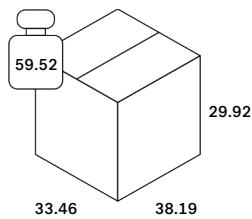

[Assembly Instructions - Sofa Connector](#)

[Care Instruction - Upholstered Fabric](#)

[Line Drawing](#)

Finishing

Upholstery covering	
Type	Bouclé
Color	Almond
Swatch	MAR-100378

Dimensions

General Dimensions	
Width (in)	106.5
Depth (in)	69
Height (in)	29.5
Net weight (lbs)	207.24

Bulky modular sofa set - Almond fabric - combo right - 1 seater + end seater with L arm + end seater with R arm + footstool 270/175/75

22258

Packaging

Packaging General	
Packaging with outer crate	No
Packaging with inner pallet	No
Carton box density (burst strength)	175 lbs per square inch

Packaging Material Details				
Material	Weight (gram)	Percentage	Recycled	Recyclable

Packaging Details

Pack number	1		
Pack length (in)	33.46	Vol (ft3)	22.13
Pack width (in)	38.19	GW (lbs)	59.52
Pack thickness (in)	29.92	EAN	5404023633927

Pack number	2		
Pack length (in)	38.78	Vol (ft3)	25.64
Pack width (in)	38.19	GW (lbs)	81.57
Pack thickness (in)	29.92	EAN	

Pack number	3		
Pack length (in)	38.78	Vol (ft3)	25.64
Pack width (in)	38.19	GW (lbs)	81.57
Pack thickness (in)	29.92	EAN	