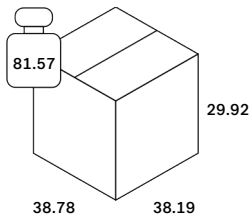

## Dimensions

General Dimensions	
Width (in)	<b>106.5</b>
Depth (in)	<b>37.5</b>
Height (in)	<b>29.5</b>
Net weight (lbs)	<b>180.78</b>

## Packaging

Packaging General		Packaging Material Details				
Packaging with outer crate	No	Material	Weight (gram)	Percentage	Recycled	Recyclable
Packaging with inner pallet	No					
Carton box density (burst strength)	<b>175 lbs per square inch</b>					

## Packaging Details

Pack number	<b>1</b>		
Pack length (in)	<b>33.46</b>	Vol (ft3)	<b>22.13</b>
Pack width (in)	<b>38.19</b>	GW (lbs)	<b>59.52</b>
Pack thickness (in)	<b>29.92</b>	EAN	<b>5404023633408</b>

Pack number	<b>2</b>		
Pack length (in)	<b>38.78</b>	Vol (ft3)	<b>25.64</b>
Pack width (in)	<b>38.19</b>	GW (lbs)	<b>81.57</b>
Pack thickness (in)	<b>29.92</b>	EAN	

Pack number	<b>3</b>		
Pack length (in)	<b>38.78</b>	Vol (ft3)	<b>25.64</b>
Pack width (in)	<b>38.19</b>	GW (lbs)	<b>81.57</b>
Pack thickness (in)	<b>29.92</b>	EAN	