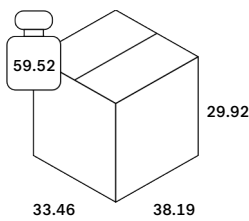

## Dimensions

General Dimensions	
Width (in)	<b>106.5</b>
Depth (in)	<b>37.5</b>
Height (in)	<b>29.5</b>
Net weight (lbs)	<b>180.78</b>

## Packaging Details

Pack number	<b>1</b>		
Pack length (in)	<b>33.46</b>	Vol (ft3)	<b>22.13</b>
Pack width (in)	<b>38.19</b>	GW (lbs)	<b>59.52</b>
Pack thickness (in)	<b>29.92</b>	EAN	<b>5404023633408</b>