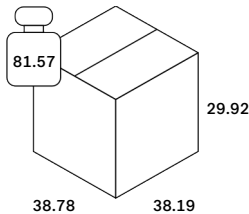

## Dimensions

General Dimensions	
Width (in)	<b>106.5</b>
Depth (in)	<b>37.5</b>
Height (in)	<b>29.5</b>
Net weight (lbs)	<b>180.78</b>

## Packaging

Packaging General		Packaging Material Details				
Packaging with outer crate	No	Material	Weight (gram)	Percentage	Recycled	Recyclable
Packaging with inner pallet	No					
Carton box density (burst strength)	<b>175 lbs per square inch</b>					

## Packaging Details

Pack number	<b>1</b>		
Pack length (in)	<b>33.46</b>	Vol (ft3)	<b>22.13</b>
Pack width (in)	<b>38.19</b>	GW (lbs)	<b>59.52</b>
Pack thickness (in)	<b>29.92</b>	EAN	<b>5404023633408</b>

Pack number	<b>2</b>		
Pack length (in)	<b>38.78</b>	Vol (ft3)	<b>25.64</b>
Pack width (in)	<b>38.19</b>	GW (lbs)	<b>81.57</b>
Pack thickness (in)	<b>29.92</b>	EAN	

Pack number	<b>3</b>		
Pack length (in)	<b>38.78</b>	Vol (ft3)	<b>25.64</b>
Pack width (in)	<b>38.19</b>	GW (lbs)	<b>81.57</b>
Pack thickness (in)	<b>29.92</b>	EAN	