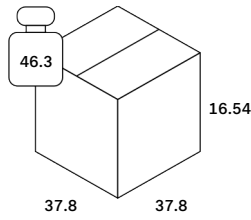

## Dimensions

General Dimensions	
Width (in)	37.5
Depth (in)	37.5
Height (in)	15.5
Net weight (lbs)	39.69

Collection	<b>Bulky</b>
Category	<b>Upholstery / Footstool</b>
Environment	<b>Indoor</b>
Intrastat code	<b>9401616011</b>
Main material	<b>Textile</b>

## Packaging

Packaging General	
Packaging with outer crate	No
Packaging with inner pallet	No
Carton box density (burst strength)	<b>175 lbs per square inch</b>

Packaging Material Details				
Material	Weight (gram)	Percentage	Recycled	Recyclable

## Packaging Details

Pack length (in)	<b>37.8</b>	Vol (ft3)	<b>13.67</b>
Pack width (in)	<b>37.8</b>	GW (lbs)	<b>46.3</b>
Pack thickness (in)	<b>16.54</b>	EAN	<b>5404023632197</b>

## Dimensions

Attribute	Value
Seat width	37.50 inch
Seat depth	37.50 inch
Seat height	15.50 inch