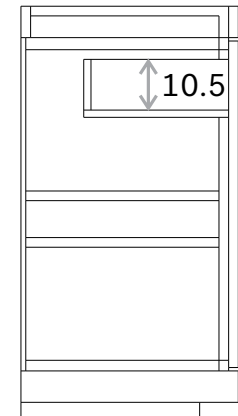

Ethnicraft

Burger sideboard - Dimensions (cm)

Ethnicraft

Burger sideboard - Dimensions (cm)

Ethnicraft

Burger sideboard - Dimensions (inches)

98.5

17.5

19.6

19.6

19.6

19.6

19.6

17.5

33.5

2.8

Burger sideboard - Dimensions (inches)