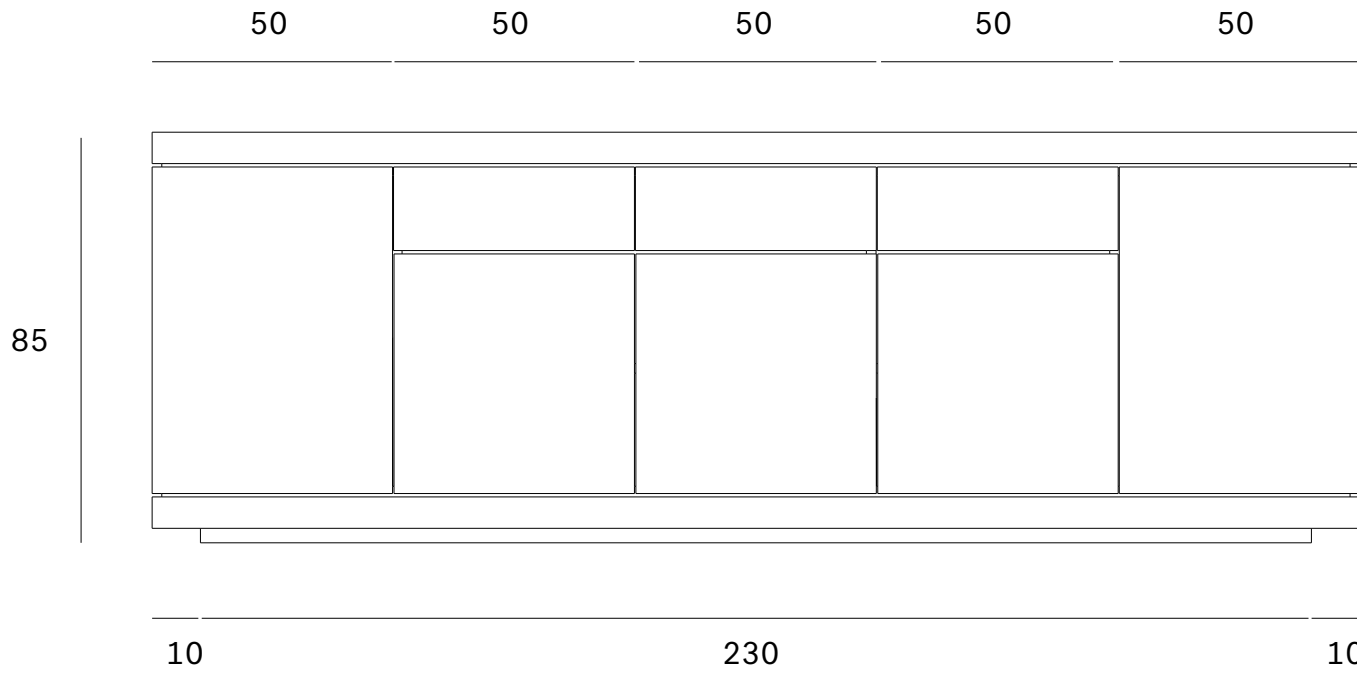

Ethnicraft

Burger sideboard - Dimensions (cm)

Ethnicraft

Burger sideboard - Dimensions (cm)

Ethnicraft

Burger sideboard - Dimensions (inches)

98.5

17.5

19.6

19.6

19.6

19.6

19.6

17.5

33.5

2.8

Burger sideboard - Dimensions (inches)