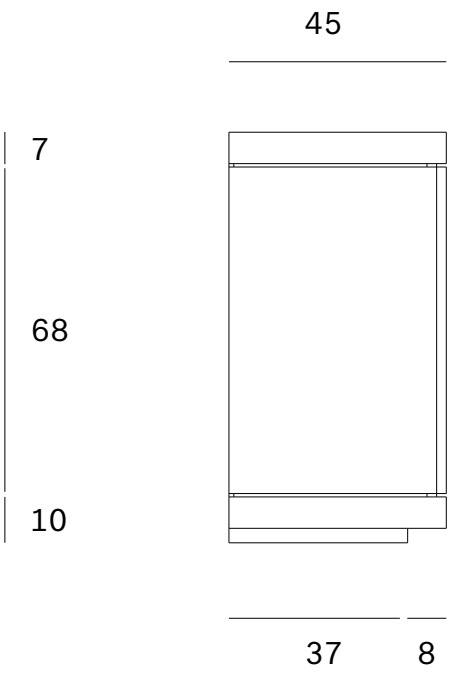

Ethnicraft

Burger sideboard - Dimensions (cm)

Ethnicraft

Burger sideboard - Dimensions (cm)

Ethnicraft

Burger sideboard - Dimensions (inches)

98.5

17.5

19.6

19.6

19.6

19.6

19.6

17.5

33.5

2.8

Burger sideboard - Dimensions (inches)