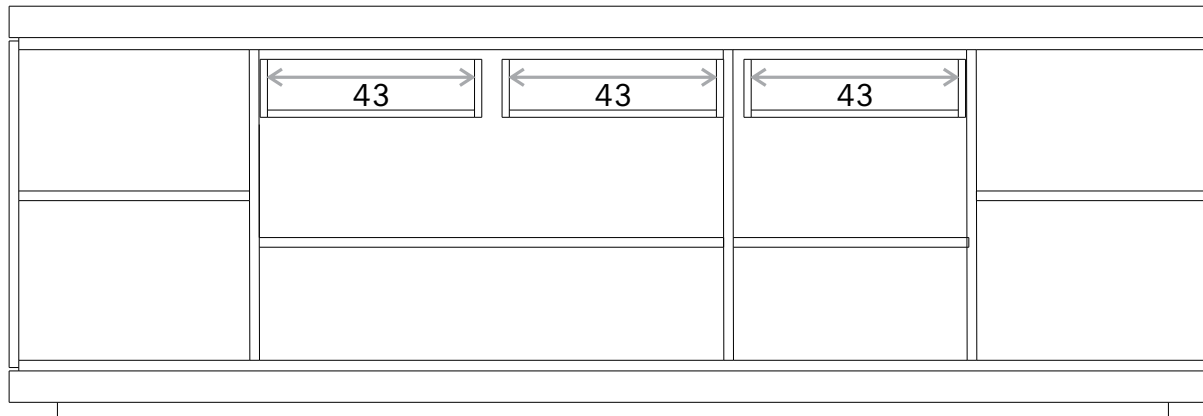

Ethnicraft

Burger sideboard - Dimensions (cm)

Ethnicraft

Burger sideboard - Dimensions (cm)

Ethnicraft

Burger sideboard - Dimensions (inches)

98.5

17.5

19.6

19.6

19.6

19.6

19.6

17.5

33.5

2.8

Burger sideboard - Dimensions (inches)