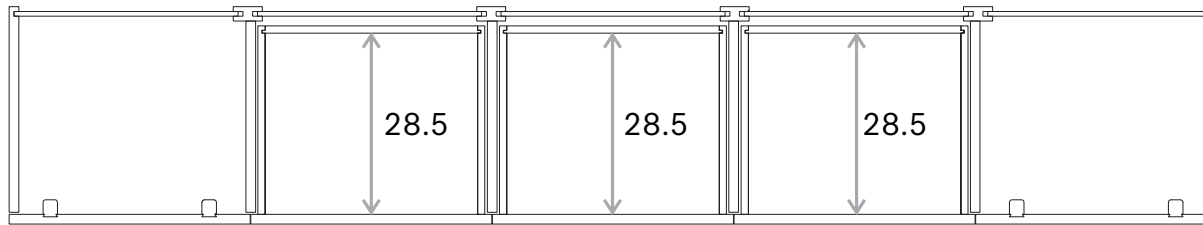

Ethnicraft

Burger sideboard - Dimensions (cm)

Ethnicraft

Burger sideboard - Dimensions (cm)

Ethnicraft

Burger sideboard - Dimensions (inches)

98.5

17.5

19.6

19.6

19.6

19.6

19.6

17.5

33.5

2.8

Burger sideboard - Dimensions (inches)