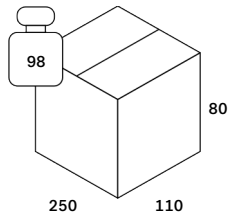

Width (cm) **244**

Depth (cm) **107**

Height (cm) **72**

Net weight (kg) **86.0**

Collection	Contour
Category	Upholstery / Sofas
Environment	Indoor
Intrastat code	9401610000
Material type	Textile

Contour sofa - Chalk fabric - 3 seater

244/107/72

21403

Packaging

Packaging General		Packaging Material Details				
Packaging with outer crate	No	Material	Weight (gram)	Percentage	Recycled	Recyclable
Packaging with inner pallet	No					
Carton box density (burst strength)	175 lbs per square inch					

Packaging Details

Pack length (cm)	250	Vol (m3)	2.2
Pack width (cm)	110	GW (kg)	98.0
Pack thickness (cm)	80	EAN	5404023628473

Contour sofa - Chalk fabric - 3 seater

244/107/72

21403

Test, Label and Certificates

Attribute	Value
Armrest height	63 cm
Seat width	206.5 cm
Seat depth	80 cm
Seat height	42 cm

Functionality

Attribute	Value
Comfortably seats up to	3 people
Max. load furniture	375 kg

Other

Attribute	Value
Suspension system	Zig-zag spring
Construction	No assembly required