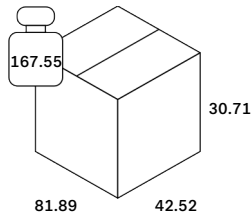

### Dimensions

General Dimensions	
Width (in)	80.5
Depth (in)	42
Height (in)	28.5
Net weight (lbs)	163.15

Collection	<b>Figur</b>
Category	<b>Upholstery / Sofas</b>
Environment	<b>Indoor</b>
Intrastat code	<b>9401616011</b>
Main material	<b>Textile</b>

### Packaging Details

Pack length (in)	<b>81.89</b>	Vol (ft3)	<b>61.88</b>
Pack width (in)	<b>42.52</b>	GW (lbs)	<b>167.55</b>
Pack thickness (in)	<b>30.71</b>	EAN	<b>5404023632203</b>

### Dimensions

Attribute	Value
Armrest height	24.00 inch
Seat width	59.00 - 61.00 inch
Seat depth	21.00 - 29.50 inch
Seat height	17.50 inch