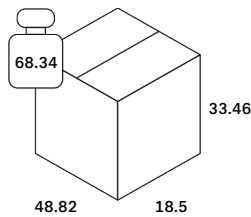

Finishing

Top Panel	
Type	Oil
Color	Oak Natural
Swatch	MAR-105910
Other Parts	
Type	Oil
Color	Oak Natural
Swatch	MAR-105910

Dimensions

General Dimensions	
Width (in)	47
Depth (in)	17
Height (in)	32.5
Net weight (lbs)	61.73

Frame desk - oak - 2 drawers - rectangular 120/43/82

50516

Packaging

Packaging General		Packaging Material Details				
Packaging with inner pallet	Yes	Material	Weight (gram)	Percentage	Recycled	Recyclable
Packaging with outer crate	No	EVA	192	2%	No	Yes
Carton box density (burst strength)		LDPE	134	1%	No	Yes
		CARTON/PAPER	9,675	97%	No	Yes

Packaging Details

Pack length (in)	48.82	Vol (ft3)	17.49
Pack width (in)	18.5	GW (lbs)	68.34
Pack thickness (in)	33.46	EAN	5404023605443

Material

Item Part	Material	Category	%
All Wooden Part	Oak	Solid laminated wood	0
Total			0