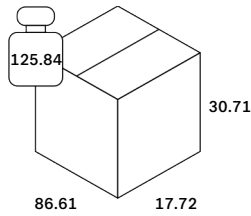

## Dimensions

General Dimensions	
Width (in)	<b>82.5</b>
Depth (in)	<b>14</b>
Height (in)	<b>26.5</b>
Net weight (lbs)	<b>92.38</b>

## Packaging Details

Pack length (in)	86.61	Vol (ft3)	27.27
Pack width (in)	17.72	GW (lbs)	125.84
Pack thickness (in)	30.71	EAN	5404023618641