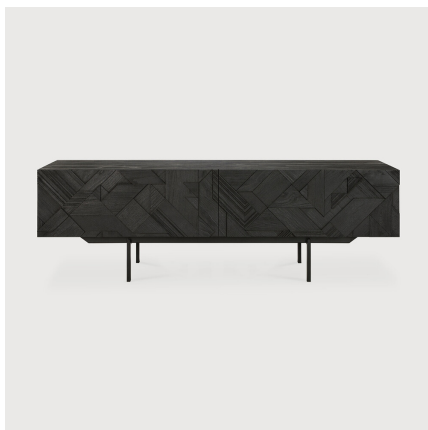

This Graphic TV cupboard features 1 flip-down door and 1 drawer.

Collection	Graphic
Category	Storage / TV Cupboards
Environment	Indoor
Intrastat code	9403608081
Main material	Teak
Material origin	Indonesia
Wood species	Tectona grandis

Designer Alain Van Havre

For Alain van Havre, inspiration is everything. Deeply connected to his environment and passionate about natural materials, he has developed an exceptional expertise for woodworking. Over the years, he has created his own visual language centred around form, a translation best described in collections such as the Bok, Graphic, Pl, and Stairs. He believes that for someone to connect with a design, it is important to bring it closer to nature. Over the past 20 years Alain has played a pivotal role in influencing the Ethnicraft designs we know and love today.

Finishing

All Wooden Part	
Type	Water-based varnish
Color	Teak Black
Legs	
Type	Powder coating
Color	Metal Black

[Assembly Instructions - Flip Door Adjustment](#)

[Assembly Instructions - Tip On Adjustment](#)

[Assembly Instructions - Anti-Tipping](#)

[Care Instruction - Varnished Wood](#)

[Line Drawing](#)

Dimensions

General Dimensions	
Width (in)	63
Depth (in)	17.5
Height (in)	20
Net weight (lbs)	99.21