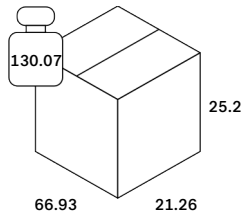

## Dimensions

General Dimensions	
Width (in)	<b>63</b>
Depth (in)	<b>17.5</b>
Height (in)	<b>20</b>
Net weight (lbs)	<b>99.21</b>

# Graphic TV cupboard - varnished teak - black - 1 flip-down door - 1 drawers 160/45/51

10065

## Packaging

Packaging General	
Packaging with inner pallet	No
Packaging with outer crate	No
Carton box density (burst strength)	<b>275 lbs per square inch</b>

Packaging Material Details				
Material	Weight (gram)	Percentage	Recycled	Recyclable
EVA	351	2%	No	Yes
PE	6	Less than 1%	No	Yes
LDPE	365	3%	No	Yes
EPS	24	Less than 1%	No	No
CARTON/PAPER	13,254	95%	No	Yes

## Packaging Details

Pack length (in)	<b>66.93</b>	Vol (ft3)	<b>20.75</b>
Pack width (in)	<b>21.26</b>	GW (lbs)	<b>130.07</b>
Pack thickness (in)	<b>25.2</b>	EAN	<b>5404023613455</b>