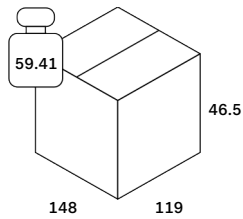

## Dimensions

<b>General Dimensions</b>	
Width (cm)	<b>140</b>
Depth (cm)	<b>110</b>
Height (cm)	<b>34</b>
Net weight (kg)	<b>39.17</b>

# Grooves coffee table - varnished teak - off black - rectangular 140/110/34

12256

## Packaging

Packaging General	
Packaging with outer crate	No
Packaging with inner pallet	No
Carton box density (burst strength)	<b>275 lbs per square inch</b>

Packaging Material Details				
Material	Weight (gram)	Percentage	Recycled	Recyclable
PE	285	1%	No	Yes
LDPE	136	Less than 1%	No	Yes
CARTON/PAPER	19,819	98%	No	Yes

## Packaging Details

Pack length (cm)	<b>148</b>	Vol (m3)	<b>0.818958</b>
Pack width (cm)	<b>119</b>	GW (kg)	<b>59.41</b>
Pack thickness (cm)	<b>46.5</b>	EAN	<b>5404023618573</b>