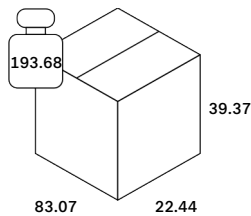

Dimensions

General Dimensions	
Width (in)	79.5
Depth (in)	17.5
Height (in)	34.5
Net weight (lbs)	159.29

Grooves sideboard - varnished teak - off black - 4 doors 202/45/87

12253

Packaging

Packaging General		Packaging Material Details				
Packaging with outer crate	No	Material	Weight (gram)	Percentage	Recycled	Recyclable
Packaging with inner pallet	Yes	EVA	1,309	8%	No	Yes
Carton box density (burst strength)	275	PE	65	Less than 1%	No	Yes
		LDPE	1,541	10%	No	Yes
		PP	53	Less than 1%	Yes	Yes
		CARTON/PAPER	12,500	81%	No	Yes
		WOOD	133	Less than 1%	No	Yes

Packaging Details

Pack length (in)	83.07	Vol (ft3)	42.47
Pack width (in)	22.44	GW (lbs)	193.68
Pack thickness (in)	39.37	EAN	5404023622365

Grooves sideboard - varnished teak - off black - 4 doors 202/45/87