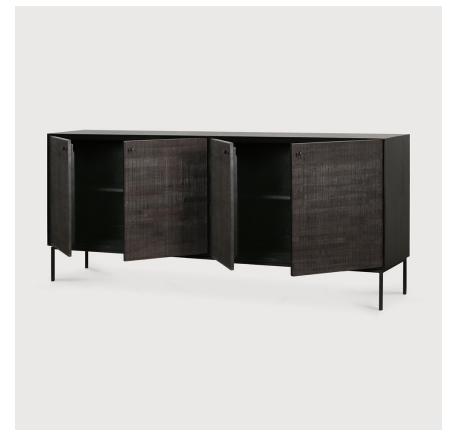

Grooves sideboard - varnished teak - off black - 4 doors 202/45/87

12253

Description

The Grooves sideboard is soulful to say the least. Every single line you see is hand carved, making each piece truly unique. Small imperfections are part of the story, even more so: they enhance Grooves' character. The result is a slightly different surface every time, each with its own rhythm and dynamics. The beautiful dark tinted teak continues on the inside, where shelves will hold your most cherished objects.

This Grooves sideboard features 4 doors.

Collection	Grooves
Category	Storage / Sideboards
Environment	Indoor
Intrastat code	9403608081
Main material	Teak
Material origin	Indonesia
Wood species	Tectona grandis

Dimensions

General Dimensions	
Width (in)	79.5
Depth (in)	17.5
Height (in)	34.5
Net weight (lbs)	159.29

Grooves sideboard - varnished teak - off black - 4 doors 202/45/87

12253

Packaging

Packaging General		Packaging Material Details				
Packaging with outer crate	No	Material	Weight (gram)	Percentage	Recycled	Recyclable
Packaging with inner pallet	Yes	EVA	1,309	8%	No	Yes
Carton box density (burst strength)	275	PE	65	Less than 1%	No	Yes
		LDPE	1,541	10%	No	Yes
		PP	53	Less than 1%	Yes	Yes
		CARTON/PAPER	12,500	81%	No	Yes
		WOOD	133	Less than 1%	No	Yes

Packaging Details

Pack length (in)	83.07	Vol (ft3)	42.47
Pack width (in)	22.44	GW (lbs)	193.68
Pack thickness (in)	39.37	EAN	5404023622365

Grooves sideboard - varnished teak - off black - 4 doors 202/45/87