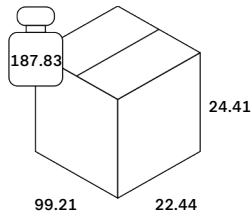

Frame	
Type	Water-based varnish
Color	Teak Off Black
Doors	
Type	NC varnish
Color	Teak Off Black
Legs	
Type	Powder coating
Color	Metal Black

Dimensions

General Dimensions	
Width (in)	95.5
Depth (in)	17.5
Height (in)	21
Net weight (lbs)	130.85

Grooves TV cupboard - varnished teak - off black - 1 flip-down door - 2 drawers 242/45/53

12254

Packaging

Packaging General	
Packaging with inner pallet	Yes
Packaging with outer crate	No
Carton box density (burst strength)	275 lbs per square inch

Packaging Details

Pack length (in)	99.21	Vol (ft3)	31.45
Pack width (in)	22.44	GW (lbs)	187.83
Pack thickness (in)	24.41	EAN	5404023607300

Material

Item Part	Material	Category	%
All Wooden Part	Teak	Finger joint wood	0
Legs	Metal	Square metal (hollow)	0
Total			0