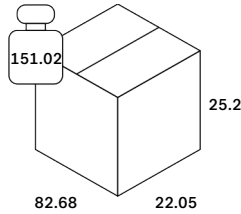

## Dimensions

General Dimensions	
Width (in)	<b>78.5</b>
Depth (in)	<b>17.5</b>
Height (in)	<b>19</b>
Net weight (lbs)	<b>111.34</b>

## Packaging

Packaging General	
Packaging with inner pallet	<b>Yes</b>
Packaging with outer crate	<b>No</b>
Carton box density (burst strength)	<b>275</b>

Packaging Material Details				
Material	Weight (gram)	Percentage	Recycled	Recyclable
EVA	<b>1</b>	<b>Less than 1%</b>	<b>No</b>	<b>Yes</b>
PE	<b>780</b>	<b>4%</b>	<b>No</b>	<b>Yes</b>
LDPE	<b>1,042</b>	<b>6%</b>	<b>No</b>	<b>Yes</b>
CARTON/PAPER	<b>16,177</b>	<b>90%</b>	<b>No</b>	<b>Yes</b>

## Packaging Details

Pack length (in)	<b>82.68</b>	Vol (ft3)	<b>26.58</b>
Pack width (in)	<b>22.05</b>	GW (lbs)	<b>151.02</b>
Pack thickness (in)	<b>25.2</b>	EAN	<b>5404023619624</b>