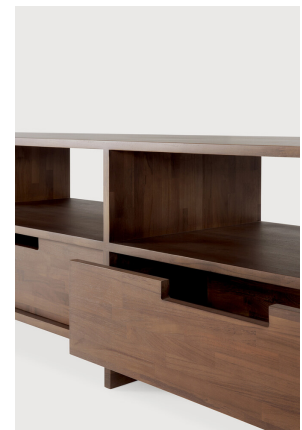

Kabuki TV cupboard - varnished teak - brown - 2 drawers 200/45/48

10792

Description

Find balance and symmetry in the Kabuki TV cupboard, available in durable varnished teak. Designed by the multitalented commercial artist Reynaldo Zapp, this item brings a sense of peace to the living space.

Made from brown-tainted solid FSC-certified teak with a varnish finish.

About Ethnicraft

Authentic craftsmanship is a cornerstone of who we are and what we do at Ethnicraft. Originating with a specialty in solid wood furniture, we are passionate about connecting the dots between great design and artisan skill using warm and natural materials.

[Assembly Instructions - Anti-Tipping](#)

[Care Instruction - Varnished Wood](#)

[Line Drawing](#)

Collection	Kabuki
Category	Storage / TV Cupboards
Environment	Indoor
Intrastat code	9403608081
Main material	Teak
Material origin	Indonesia
Wood species	Tectona grandis

Finishing

Whole Surface	
Type	Polyurethane varnish
Color	Teak Brown
Swatch	MAR-101022

Dimensions

General Dimensions	
Width (in)	78.5
Depth (in)	17.5
Height (in)	19
Net weight (lbs)	111.34