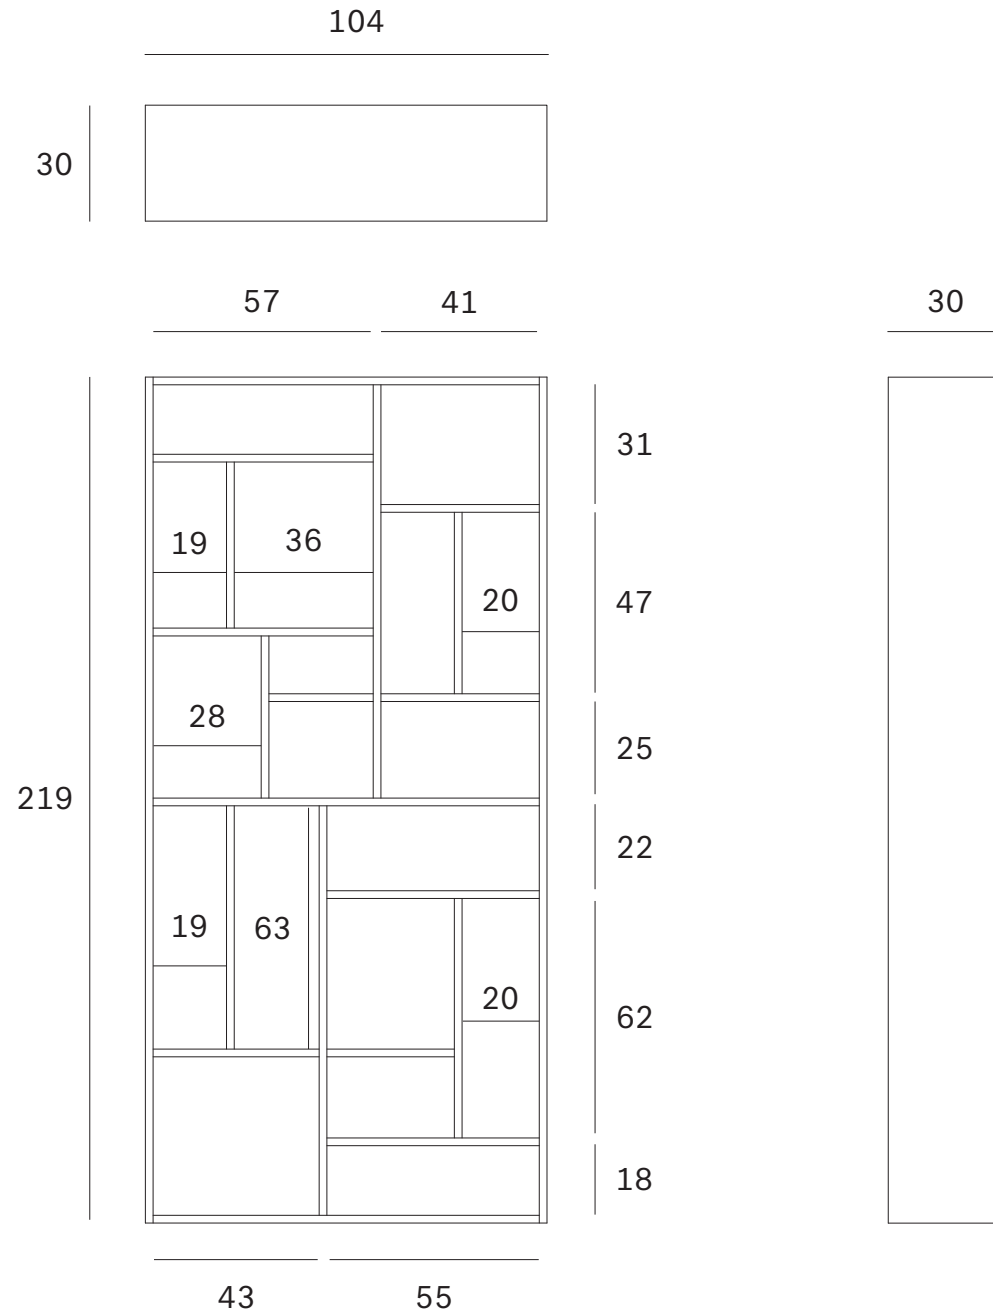

M rack - Dimensions (cm)

M rack - Dimensions (inches)