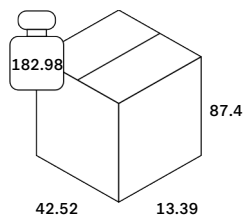

Finishing

Whole Surface	
Type	Oil
Color	Oak Natural
Swatch	MAR-105910

Dimensions

General Dimensions	
Width (in)	41
Depth (in)	12
Height (in)	86
Net weight (lbs)	171.97

Packaging

Packaging General		Packaging Material Details				
Packaging with outer crate	No	Material	Weight (gram)	Percentage	Recycled	Recyclable
Packaging with inner pallet	No	PE	258	3%	No	Yes
Carton box density (burst strength)		LDPE	206	2%	No	Yes
		CARTON/PAPER	8,535	95%	No	Yes

Packaging Details

Pack length (in)	42.52	Vol (ft3)	28.79
Pack width (in)	13.39	GW (lbs)	182.98
Pack thickness (in)	87.4	EAN	5404023600462

Material

Item Part	Material	Category	%
All Wooden Part	Oak	Solid laminated wood	100
Total			100