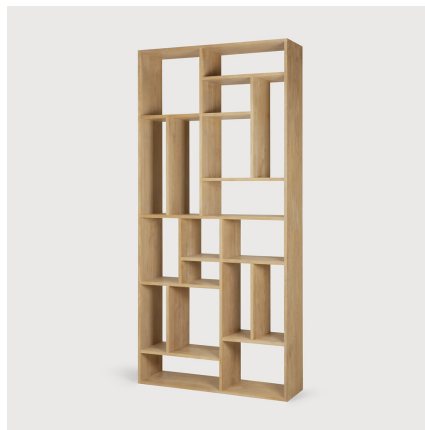

Description

The Mondrian-inspired M rack is based on the Dutch painter's famous grid of vertical and horizontal lines.

Designer Alain Van Havre

For Alain van Havre, inspiration is everything. Deeply connected to his environment and passionate about natural materials, he has developed an exceptional expertise for woodworking. Over the years, he has created his own visual language centred around form, a translation best described in collections such as the Bok, Graphic, Pl, and Stairs. He believes that for someone to connect with a design, it is important to bring it closer to nature. Over the past 20 years Alain has played a pivotal role in influencing the Ethnicraft designs we know and love today.

[Assembly Instructions - Anti-Tipping](#)

[Care Instruction - Oiled Oak](#)

[Line Drawing](#)

Collection	M
Category	Storage / Racks
Environment	Indoor
Intrastat code	9403608093
Main material	Oak
Material origin	Serbia
Wood species	Quercus robur

Finishing

Whole Surface	
Type	Oil
Color	Oak Natural
Swatch	MAR-105910

Dimensions

General Dimensions	
Width (in)	41
Depth (in)	12
Height (in)	86
Net weight (lbs)	171.97

Packaging

Packaging General		Packaging Material Details				
Packaging with outer crate	No	Material	Weight (gram)	Percentage	Recycled	Recyclable
Packaging with inner pallet	No	PE	258	3%	No	Yes
Carton box density (burst strength)		LDPE	206	2%	No	Yes
		CARTON/PAPER	8,535	95%	No	Yes