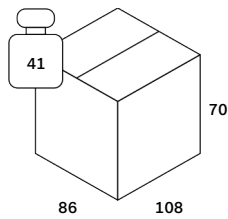

Dimensions

General Dimensions	
Width (cm)	80
Depth (cm)	103
Height (cm)	63
Net weight (kg)	34.0

Mellow modular sofa - Ivory fabric - 1 seater - removable frame covers 80/103/63

20024

Packaging

Packaging General		Packaging Material Details				
Packaging with outer crate	No	Material	Weight (gram)	Percentage	Recycled	Recyclable
Packaging with inner pallet	No	PE	395	6%		
Carton box density (burst strength)	175 lbs per square inch	CARTON/PAPER	6,605	94%		

Packaging Details

Pack length (cm)	86	Vol (m3)	0.65016
Pack width (cm)	108	GW (kg)	41.0
Pack thickness (cm)	70	EAN	5404023619297

Mellow modular sofa - Ivory fabric - 1 seater - removable frame covers 80/103/63

Mellow modular sofa - Ivory fabric - 1 seater - removable frame covers 80/103/63

20024

Dimensions

Attribute	Value
Seat width	80 cm
Seat depth	80 cm
Seat height	41 cm

Functionality

Attribute	Value
Comfortably seats up to	1 people
Max. load furniture	135 kg