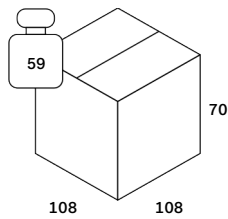

Dimensions

General Dimensions	
Width (cm)	103
Depth (cm)	103
Height (cm)	63
Net weight (kg)	52.0

Mellow modular sofa - Ivory fabric - 90° square corner - removable frame covers 103/103/63

20027

Packaging

Packaging General		Packaging Material Details				
Packaging with outer crate	No	Material	Weight (gram)	Percentage	Recycled	Recyclable
Packaging with inner pallet	No	PE	435	6%		
Carton box density (burst strength)	175 lbs per square inch	CARTON/PAPER	6,565	94%		

Packaging Details

Pack length (cm)	108	Vol (m3)	0.81648
Pack width (cm)	108	GW (kg)	59.0
Pack thickness (cm)	70	EAN	5404023619303

Mellow modular sofa - Ivory fabric - 90° square corner - removable frame covers 103/103/63