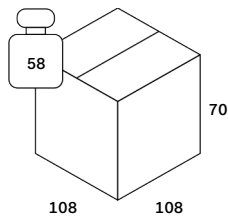

Dimensions

| | |
|--------------------|-------------|
| General Dimensions | |
| Width (cm) | 103 |
| Depth (cm) | 103 |
| Height (cm) | 63 |
| Net weight (kg) | 48.0 |

Mellow modular sofa - Off White Eco fabric - end seater with L arm

103/103/63

20055

Packaging

| Packaging General | | Packaging Material Details | | | | |
|-------------------------------------|--------------------------------|----------------------------|---------------|------------|----------|------------|
| Packaging with outer crate | No | Material | Weight (gram) | Percentage | Recycled | Recyclable |
| Packaging with inner pallet | No | PE | 435 | 4% | Yes | No |
| Carton box density (burst strength) | 175 lbs per square inch | CARTON/PAPER | 9,565 | 96% | Yes | No |

Packaging Details

| | | | |
|---------------------|------------|----------|----------------------|
| Pack length (cm) | 108 | Vol (m3) | 0.81648 |
| Pack width (cm) | 108 | GW (kg) | 58.0 |
| Pack thickness (cm) | 70 | EAN | 5404023617668 |

20055

Dimensions

| Attribute | Value |
|----------------|-------|
| Armrest height | 63 cm |
| Seat width | 80 cm |
| Seat depth | 80 cm |
| Seat height | 41 cm |

Functionality

| Attribute | Value |
|-------------------------|----------|
| Comfortably seats up to | 1 people |
| Max. load furniture | 135 kg |