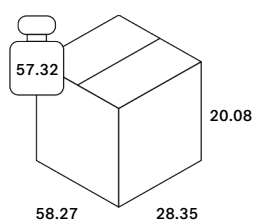

Finishing

Top Panel	
Type	Oil
Color	Oak Natural
Swatch	MAR-105910
Legs	
Type	Oil
Color	Oak Natural
Swatch	MAR-105910

Dimensions

General Dimensions	
Width (in)	56.5
Depth (in)	26.5
Height (in)	16.5
Net weight (lbs)	35.28

Mikado coffee table - oak - oval

143/67/42

50544

Packaging

Packaging General	
Packaging with outer crate	No
Packaging with inner pallet	Yes
Carton box density (burst strength)	275 lbs per square inch

Packaging Material Details				
Material	Weight (gram)	Percentage	Recycled	Recyclable
PE	104	1%	No	Yes
LDPE	44	Less than 1%	No	Yes
CARTON/PAPER	9,852	99%	No	Yes

Packaging Details

Pack length (in)	58.27	Vol (ft3)	19.19
Pack width (in)	28.35	GW (lbs)	57.32
Pack thickness (in)	20.08	EAN	5404023604170

Mikado coffee table - oak - oval 143/67/42

50544

Test, Label and Certificates