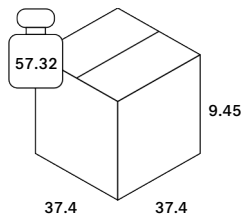

- [Assembly Instructions](#)
- [Care Instruction - Outdoor Collection](#)
- [Line Drawing](#)

Dimensions

General Dimensions	
Width (in)	32.5
Depth (in)	32.5
Height (in)	28.5
Net weight (lbs)	52.7

Monocle outdoor modular sofa - teak - White fabric - 1 seater 83/83/72

10411

Packaging

Packaging General	
Packaging with outer crate	No
Packaging with inner pallet	No
Carton box density (burst strength)	275 lbs per square inch

Packaging Material Details				
Material	Weight (gram)	Percentage	Recycled	Recyclable

Packaging Details

Pack number	1		
Pack length (in)	37.4	Vol (ft3)	7.65
Pack width (in)	37.4	GW (lbs)	57.32
Pack thickness (in)	9.45	EAN	5404023629876

Pack number	2		
Pack length (in)	32.68	Vol (ft3)	8.13
Pack width (in)	24.8	GW (lbs)	15.32
Pack thickness (in)	17.32	EAN	

Dimensions

Attribute	Value
Seat width	32.5 inch
Seat depth	25 inch
Seat height	15.5 inch

Functionality

Attribute	Value
Comfortably seats up to	1 people
Max. load furniture	297.63 lbs

Other

Attribute	Value
Construction	Ready to be assembled (self assembly)