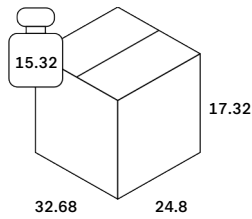

- [Assembly Instructions](#)
- [Care Instruction - Outdoor Collection](#)
- [Line Drawing](#)

Dimensions

General Dimensions	
Width (in)	32.5
Depth (in)	32.5
Height (in)	28.5
Net weight (lbs)	52.7

Monocle outdoor modular sofa - teak - White fabric - 1 seater 83/83/72

10411

Packaging

Packaging General	
Packaging with outer crate	No
Packaging with inner pallet	No
Carton box density (burst strength)	275 lbs per square inch

Packaging Material Details				
Material	Weight (gram)	Percentage	Recycled	Recyclable

Packaging Details

Pack number	1		
Pack length (in)	37.4	Vol (ft3)	7.65
Pack width (in)	37.4	GW (lbs)	57.32
Pack thickness (in)	9.45	EAN	5404023629876

Pack number	2		
Pack length (in)	32.68	Vol (ft3)	8.13
Pack width (in)	24.8	GW (lbs)	15.32
Pack thickness (in)	17.32	EAN	