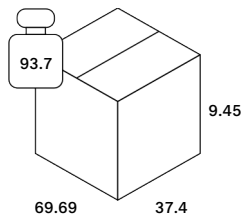

- [Assembly Instructions](#)
- [Care Instruction - Outdoor Collection](#)
- [Line Drawing](#)

Dimensions

General Dimensions	
Width (in)	65.5
Depth (in)	32.5
Height (in)	28.5
Net weight (lbs)	89.73

Monocle outdoor modular sofa - teak - White fabric - 2 seater 166/83/72

10412

Packaging

Packaging General	
Packaging with outer crate	No
Packaging with inner pallet	No
Carton box density (burst strength)	275 lbs per square inch

Packaging Material Details				
Material	Weight (gram)	Percentage	Recycled	Recyclable

Packaging Details

Pack number	1		
Pack length (in)	69.69	Vol (ft3)	14.25
Pack width (in)	37.4	GW (lbs)	93.7
Pack thickness (in)	9.45	EAN	5404023629890

Pack number	2		
Pack length (in)	65.35	Vol (ft3)	16.25
Pack width (in)	24.8	GW (lbs)	30.42
Pack thickness (in)	17.32	EAN	