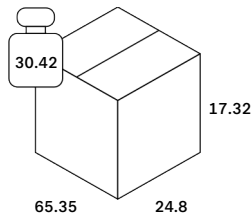

- [Assembly Instructions](#)
- [Care Instruction - Outdoor Collection](#)
- [Line Drawing](#)

Dimensions

General Dimensions	
Width (in)	65.5
Depth (in)	32.5
Height (in)	28.5
Net weight (lbs)	89.73

Monocle outdoor modular sofa - teak - White fabric - 2 seater 166/83/72

10412

Packaging

Packaging General	
Packaging with outer crate	No
Packaging with inner pallet	No
Carton box density (burst strength)	275 lbs per square inch

Packaging Material Details				
Material	Weight (gram)	Percentage	Recycled	Recyclable

Packaging Details

Pack number	1		
Pack length (in)	69.69	Vol (ft3)	14.25
Pack width (in)	37.4	GW (lbs)	93.7
Pack thickness (in)	9.45	EAN	5404023629890

Pack number	2		
Pack length (in)	65.35	Vol (ft3)	16.25
Pack width (in)	24.8	GW (lbs)	30.42
Pack thickness (in)	17.32	EAN	

Dimensions

Attribute	Value
Seat width	65.5 inch
Seat depth	25 inch
Seat height	15.5 inch

Functionality

Attribute	Value
Comfortably seats up to	2 people
Max. load furniture	551.16 lbs

Other

Attribute	Value
Construction	Ready to be assembled (self assembly)