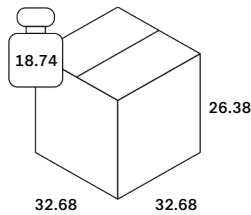

Packaging Details						
	Pack number	1				
	Pack length (in)	37.4	Vol (ft3)		7.65	
	Pack width (in)	37.4	GW (lbs)		57.32	
	Pack thickness (in)	9.45	EAN		5404023630957	
	Pack number	2				
	Pack length (in)	32.68	Vol (ft3)		8.13	
	Pack width (in)	24.8	GW (lbs)		15.32	
	Pack thickness (in)	17.32	EAN			
	Pack number	3				
	Pack length (in)	37.4	Vol (ft3)		7.65	
	Pack width (in)	37.4	GW (lbs)		57.32	
	Pack thickness (in)	9.45	EAN			
	Pack number	4				
	Pack length (in)	32.68	Vol (ft3)		8.13	
	Pack width (in)	24.8	GW (lbs)		15.32	
	Pack thickness (in)	17.32	EAN			
	Pack number	5				
	Pack length (in)	37.4	Vol (ft3)		7.65	
	Pack width (in)	37.4	GW (lbs)		57.32	
	Pack thickness (in)	9.45	EAN			

Vol (ft3)	8.13
GW (lbs)	15.32
EAN	

Pack number	7
Pack length (in)	37.4
Pack width (in)	37.4
Pack thickness (in)	9.45

Vol (ft3)	7.65
GW (lbs)	60.63
EAN	

Pack number	8
Pack length (in)	32.68
Pack width (in)	32.68
Pack thickness (in)	26.38

Vol (ft3)	16.3
GW (lbs)	18.74
EAN	

Pack number	9
Pack length (in)	37.4
Pack width (in)	37.4
Pack thickness (in)	9.45

Vol (ft3)	7.65
GW (lbs)	60.63
EAN	

Pack number	10
Pack length (in)	32.68
Pack width (in)	32.68
Pack thickness (in)	26.38

22222

Pack number	12
Pack length (in)	32.68
Pack width (in)	32.68
Pack thickness (in)	26.38

Vol (ft3)	16.3
GW (lbs)	18.74
EAN	

Pack number	13
Pack length (in)	37.4
Pack width (in)	37.4
Pack thickness (in)	7.87