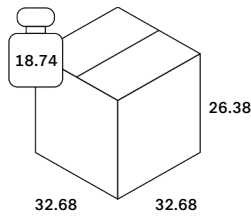

Vol (ft3)	8.13
GW (lbs)	15.32
EAN	

Pack number	7
Pack length (in)	37.4
Pack width (in)	37.4
Pack thickness (in)	9.45

Vol (ft3)	7.65
GW (lbs)	60.63
EAN	

Pack number	8
Pack length (in)	32.68
Pack width (in)	32.68
Pack thickness (in)	26.38

Vol (ft3)	16.3
GW (lbs)	18.74
EAN	

Pack number	9
Pack length (in)	37.4
Pack width (in)	37.4
Pack thickness (in)	9.45

Vol (ft3)	7.65
GW (lbs)	60.63
EAN	

Pack number	10
Pack length (in)	32.68
Pack width (in)	32.68
Pack thickness (in)	26.38

Vol (ft3)	16.3
GW (lbs)	18.74
EAN	

Pack number	11
Pack length (in)	37.4
Pack width (in)	37.4
Pack thickness (in)	9.45

Vol (ft3)	7.65
GW (lbs)	60.63
EAN	

Monocle outdoor modular sofa set - teak
 - White fabric - combo right - 3x 1 seater
 + 2x end seater with L arm + end seater
 with R arm + coffee table 415/249/72

22222

Pack number	12
Pack length (in)	32.68
Pack width (in)	32.68
Pack thickness (in)	26.38

Vol (ft3)	16.3
GW (lbs)	18.74
EAN	

Pack number	13
Pack length (in)	37.4
Pack width (in)	37.4
Pack thickness (in)	7.87