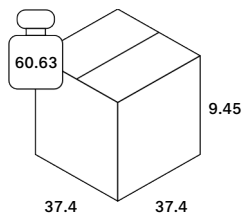

Pack number	11
Pack length (in)	37.4
Pack width (in)	37.4
Pack thickness (in)	9.45

Vol (ft3)	7.65
GW (lbs)	60.63
EAN