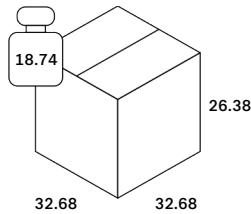

[Assembly Instructions - Coffee Table](#)

[Assembly Instructions - 1 Seater](#)

[Assembly Instructions - End Seater](#)

[Care Instruction - Outdoor Collection](#)

[Line Drawing](#)

Dimensions

General Dimensions	
Width (in)	163,5
Depth (in)	98
Height (in)	28,5
Net weight (lbs)	368.4

Packaging Details						
	Pack number	1				
	Pack length (in)	37.4	Vol (ft3)		7.65	
	Pack width (in)	37.4	GW (lbs)		57.32	
	Pack thickness (in)	9.45	EAN		5404023630957	
	Pack number	2				
	Pack length (in)	32.68	Vol (ft3)		8.13	
	Pack width (in)	24.8	GW (lbs)		15.32	
	Pack thickness (in)	17.32	EAN			
	Pack number	3				
	Pack length (in)	37.4	Vol (ft3)		7.65	
	Pack width (in)	37.4	GW (lbs)		57.32	
	Pack thickness (in)	9.45	EAN			
	Pack number	4				
	Pack length (in)	32.68	Vol (ft3)		8.13	
	Pack width (in)	24.8	GW (lbs)		15.32	
	Pack thickness (in)	17.32	EAN			
	Pack number	5				
	Pack length (in)	37.4	Vol (ft3)		7.65	
	Pack width (in)	37.4	GW (lbs)		57.32	
	Pack thickness (in)	9.45	EAN			

Vol (ft3)	8.13
GW (lbs)	15.32
EAN	

Pack number	7
Pack length (in)	37.4
Pack width (in)	37.4
Pack thickness (in)	9.45

Vol (ft3)	7.65
GW (lbs)	60.63
EAN	

Pack number	8
Pack length (in)	32.68
Pack width (in)	32.68
Pack thickness (in)	26.38

Vol (ft3)	16.3
GW (lbs)	18.74
EAN	

Pack number	9
Pack length (in)	37.4
Pack width (in)	37.4
Pack thickness (in)	9.45

Vol (ft3)	7.65
GW (lbs)	60.63
EAN	

Pack number	10
Pack length (in)	32.68
Pack width (in)	32.68
Pack thickness (in)	26.38