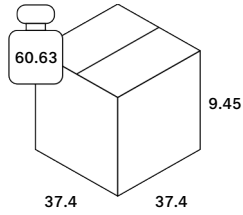

[Assembly Instructions - Coffee Table](#)

[Assembly Instructions - 1 Seater](#)

[Assembly Instructions - End Seater](#)

[Care Instruction - Outdoor Collection](#)

[Line Drawing](#)

Dimensions

General Dimensions	
Width (in)	163,5
Depth (in)	98
Height (in)	28,5
Net weight (lbs)	368.4

Packaging Details						
	Pack number	1				
	Pack length (in)	37.4	Vol (ft3)		7.65	
	Pack width (in)	37.4	GW (lbs)		57.32	
	Pack thickness (in)	9.45	EAN		5404023630957	
	Pack number	2				
	Pack length (in)	32.68	Vol (ft3)		8.13	
	Pack width (in)	24.8	GW (lbs)		15.32	
	Pack thickness (in)	17.32	EAN			
	Pack number	3				
	Pack length (in)	37.4	Vol (ft3)		7.65	
	Pack width (in)	37.4	GW (lbs)		57.32	
	Pack thickness (in)	9.45	EAN			
	Pack number	4				
	Pack length (in)	32.68	Vol (ft3)		8.13	
	Pack width (in)	24.8	GW (lbs)		15.32	
	Pack thickness (in)	17.32	EAN			
	Pack number	5				
	Pack length (in)	37.4	Vol (ft3)		7.65	
	Pack width (in)	37.4	GW (lbs)		57.32	
	Pack thickness (in)	9.45	EAN			

Vol (ft3)	8.13
GW (lbs)	15.32
EAN	

Pack number	7
Pack length (in)	37.4
Pack width (in)	37.4
Pack thickness (in)	9.45

Vol (ft3)	7.65
GW (lbs)	60.63
EAN	

Pack number	8
Pack length (in)	32.68
Pack width (in)	32.68
Pack thickness (in)	26.38

Vol (ft3)	16.3
GW (lbs)	18.74
EAN	

Pack number	9
Pack length (in)	37.4
Pack width (in)	37.4
Pack thickness (in)	9.45

Vol (ft3)	7.65
GW (lbs)	60.63
EAN	

Pack number	10
Pack length (in)	32.68
Pack width (in)	32.68
Pack thickness (in)	26.38