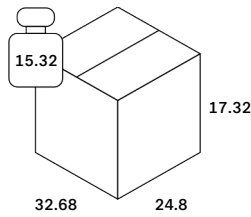

Monocle outdoor modular sofa set - teak - White fabric - combo right - 3x 1 seater + 2x end seater with L arm + end seater with R arm + coffee table 415/249/72

22222

Pack number	6
Pack length (in)	32.68
Pack width (in)	24.8
Pack thickness (in)	17.32

Vol (ft3)	8.13
GW (lbs)	15.32
EAN