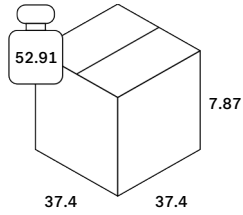

Vol (ft3)	8.13
GW (lbs)	15.32
EAN	

Pack number	7
Pack length (in)	37.4
Pack width (in)	37.4
Pack thickness (in)	9.45

Vol (ft3)	7.65
GW (lbs)	60.63
EAN	

Pack number	8
Pack length (in)	32.68
Pack width (in)	32.68
Pack thickness (in)	26.38

Vol (ft3)	16.3
GW (lbs)	18.74
EAN	

Pack number	9
Pack length (in)	37.4
Pack width (in)	37.4
Pack thickness (in)	9.45

Vol (ft3)	7.65
GW (lbs)	60.63
EAN	

Pack number	10
Pack length (in)	32.68
Pack width (in)	32.68
Pack thickness (in)	26.38

Vol (ft3)	16.3
GW (lbs)	18.74
EAN	

Pack number	11
Pack length (in)	37.4
Pack width (in)	37.4
Pack thickness (in)	9.45

Vol (ft3)	7.65
GW (lbs)	60.63
EAN	

Monocle outdoor modular sofa set - teak
 - White fabric - combo right - 3x 1 seater
 + 2x end seater with L arm + end seater
 with R arm + coffee table 415/249/72

22222

Pack number	12
Pack length (in)	32.68
Pack width (in)	32.68
Pack thickness (in)	26.38

Vol (ft3)	16.3
GW (lbs)	18.74
EAN	

Pack number	13
Pack length (in)	37.4
Pack width (in)	37.4
Pack thickness (in)	7.87