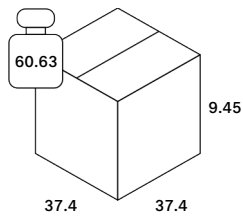

Packaging Details						
	Pack number	1				
	Pack length (in)	37.4	Vol (ft3)		7.65	
	Pack width (in)	37.4	GW (lbs)		57.32	
	Pack thickness (in)	9.45	EAN		5404023630957	
	Pack number	2				
	Pack length (in)	32.68	Vol (ft3)		8.13	
	Pack width (in)	24.8	GW (lbs)		15.32	
	Pack thickness (in)	17.32	EAN			
	Pack number	3				
	Pack length (in)	37.4	Vol (ft3)		7.65	
	Pack width (in)	37.4	GW (lbs)		57.32	
	Pack thickness (in)	9.45	EAN			
	Pack number	4				
	Pack length (in)	32.68	Vol (ft3)		8.13	
	Pack width (in)	24.8	GW (lbs)		15.32	
	Pack thickness (in)	17.32	EAN			
	Pack number	5				
	Pack length (in)	37.4	Vol (ft3)		7.65	
	Pack width (in)	37.4	GW (lbs)		57.32	
	Pack thickness (in)	9.45	EAN			

Vol (ft3)	8.13
GW (lbs)	15.32
EAN	

Pack number	7
Pack length (in)	37.4
Pack width (in)	37.4
Pack thickness (in)	9.45

Vol (ft3)	7.65
GW (lbs)	60.63
EAN	

Pack number	8
Pack length (in)	32.68
Pack width (in)	32.68
Pack thickness (in)	26.38

Vol (ft3)	16.3
GW (lbs)	18.74
EAN	

Pack number	9
Pack length (in)	37.4
Pack width (in)	37.4
Pack thickness (in)	9.45

Vol (ft3)	7.65
GW (lbs)	60.63
EAN	

Pack number	10
Pack length (in)	32.68
Pack width (in)	32.68
Pack thickness (in)	26.38

22222

Pack number	12
Pack length (in)	32.68
Pack width (in)	32.68
Pack thickness (in)	26.38

Vol (ft3)	16.3
GW (lbs)	18.74
EAN	

Pack number	13
Pack length (in)	37.4
Pack width (in)	37.4
Pack thickness (in)	7.87