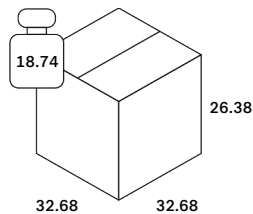

Packaging Details						
	Pack number	1				
	Pack length (in)	37.4	Vol (ft3)		7.65	
	Pack width (in)	37.4	GW (lbs)		57.32	
	Pack thickness (in)	9.45	EAN		5404023631619	
	Pack number	2				
	Pack length (in)	32.68	Vol (ft3)		8.13	
	Pack width (in)	24.8	GW (lbs)		15.32	
	Pack thickness (in)	17.32	EAN			
	Pack number	3				
	Pack length (in)	37.4	Vol (ft3)		7.65	
	Pack width (in)	37.4	GW (lbs)		57.32	
	Pack thickness (in)	9.45	EAN			
	Pack number	4				
	Pack length (in)	32.68	Vol (ft3)		8.13	
	Pack width (in)	24.8	GW (lbs)		15.32	
	Pack thickness (in)	17.32	EAN			
	Pack number	5				
	Pack length (in)	37.4	Vol (ft3)		7.65	
	Pack width (in)	37.4	GW (lbs)		57.32	
	Pack thickness (in)	9.45	EAN			

Monocle outdoor modular sofa set - teak - White fabric - combo right - 3x 1 seater + end seater with L arm + end seater with R arm + coffee table 332/249/72

22227

Pack number	6		
Pack length (in)	32.68	Vol (ft3)	8.13
Pack width (in)	24.8	GW (lbs)	15.32
Pack thickness (in)	17.32	EAN	

Pack number	7		
Pack length (in)	37.4	Vol (ft3)	7.65
Pack width (in)	37.4	GW (lbs)	60.63
Pack thickness (in)	9.45	EAN	

Pack number	8		
Pack length (in)	32.68	Vol (ft3)	16.3
Pack width (in)	32.68	GW (lbs)	18.74
Pack thickness (in)	26.38	EAN	

Pack number	9		
Pack length (in)	37.4	Vol (ft3)	7.65
Pack width (in)	37.4	GW (lbs)	60.63
Pack thickness (in)	9.45	EAN	

Pack number	10		
Pack length (in)	32.68	Vol (ft3)	16.3
Pack width (in)	32.68	GW (lbs)	18.74
Pack thickness (in)	26.38	EAN	