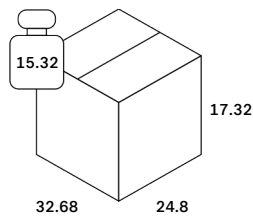

Monocle outdoor modular sofa set - teak - White fabric - combo right - 3x 1 seater + end seater with L arm + end seater with R arm + coffee table 332/249/72

22227

Pack number	6		
Pack length (in)	32.68	Vol (ft3)	8.13
Pack width (in)	24.8	GW (lbs)	15.32
Pack thickness (in)	17.32	EAN