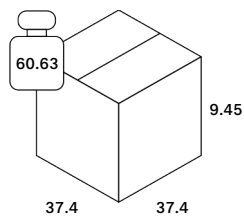

Packaging Details						
	Pack number	1				
	Pack length (in)	37.4	Vol (ft3)		7.65	
	Pack width (in)	37.4	GW (lbs)		57.32	
	Pack thickness (in)	9.45	EAN		5404023631619	
	Pack number	2				
	Pack length (in)	32.68	Vol (ft3)		8.13	
	Pack width (in)	24.8	GW (lbs)		15.32	
	Pack thickness (in)	17.32	EAN			
	Pack number	3				
	Pack length (in)	37.4	Vol (ft3)		7.65	
	Pack width (in)	37.4	GW (lbs)		57.32	
	Pack thickness (in)	9.45	EAN			
	Pack number	4				
	Pack length (in)	32.68	Vol (ft3)		8.13	
	Pack width (in)	24.8	GW (lbs)		15.32	
	Pack thickness (in)	17.32	EAN			
	Pack number	5				
	Pack length (in)	37.4	Vol (ft3)		7.65	
	Pack width (in)	37.4	GW (lbs)		57.32	
	Pack thickness (in)	9.45	EAN			

Monocle outdoor modular sofa set - teak - White fabric - combo right - 3x 1 seater + end seater with L arm + end seater with R arm + coffee table 332/249/72

22227

Pack number	6		
Pack length (in)	32.68	Vol (ft3)	8.13
Pack width (in)	24.8	GW (lbs)	15.32
Pack thickness (in)	17.32	EAN	

Pack number	7		
Pack length (in)	37.4	Vol (ft3)	7.65
Pack width (in)	37.4	GW (lbs)	60.63
Pack thickness (in)	9.45	EAN	

Pack number	8		
Pack length (in)	32.68	Vol (ft3)	16.3
Pack width (in)	32.68	GW (lbs)	18.74
Pack thickness (in)	26.38	EAN	

Pack number	9		
Pack length (in)	37.4	Vol (ft3)	7.65
Pack width (in)	37.4	GW (lbs)	60.63
Pack thickness (in)	9.45	EAN	

Pack number	10		
Pack length (in)	32.68	Vol (ft3)	16.3
Pack width (in)	32.68	GW (lbs)	18.74
Pack thickness (in)	26.38	EAN	