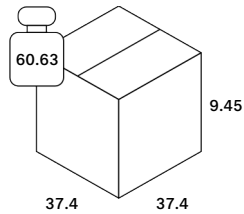

[Assembly Instructions - Coffee Table](#)

[Assembly Instructions - 1 Seater](#)

[Assembly Instructions - End Seater](#)

[Care Instruction - Outdoor Collection](#)

[Line Drawing](#)

Dimensions

General Dimensions	
Width (in)	130,5
Depth (in)	98
Height (in)	28,5
Net weight (lbs)	310.2

Monocle outdoor modular sofa set - teak - White fabric - combo right - 3x 1 seater + end seater with L arm + end seater with R arm + coffee table 332/249/72

22227

Packaging

Packaging General		Packaging Material Details				
Packaging with outer crate	No	Material	Weight (gram)	Percentage	Recycled	Recyclable
Packaging with inner pallet	No					
Carton box density (burst strength)	275 lbs per square inch					

Packaging Details						
	Pack number	1				
	Pack length (in)	37.4	Vol (ft3)		7.65	
	Pack width (in)	37.4	GW (lbs)		57.32	
	Pack thickness (in)	9.45	EAN		5404023631619	
	Pack number	2				
	Pack length (in)	32.68	Vol (ft3)		8.13	
	Pack width (in)	24.8	GW (lbs)		15.32	
	Pack thickness (in)	17.32	EAN			
	Pack number	3				
	Pack length (in)	37.4	Vol (ft3)		7.65	
	Pack width (in)	37.4	GW (lbs)		57.32	
	Pack thickness (in)	9.45	EAN			
	Pack number	4				
	Pack length (in)	32.68	Vol (ft3)		8.13	
	Pack width (in)	24.8	GW (lbs)		15.32	
	Pack thickness (in)	17.32	EAN			
	Pack number	5				
	Pack length (in)	37.4	Vol (ft3)		7.65	
	Pack width (in)	37.4	GW (lbs)		57.32	
	Pack thickness (in)	9.45	EAN			

Pack number	7		
Pack length (in)	37.4	Vol (ft3)	7.65
Pack width (in)	37.4	GW (lbs)	60.63
Pack thickness (in)	9.45	EAN	

Pack number	8		
Pack length (in)	32.68	Vol (ft3)	16.3
Pack width (in)	32.68	GW (lbs)	18.74
Pack thickness (in)	26.38	EAN	