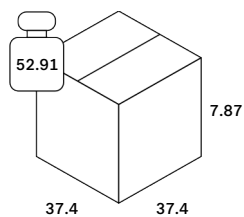

[Assembly Instructions - Coffee Table](#)

[Assembly Instructions - 1 Seater](#)

[Assembly Instructions - End Seater](#)

[Care Instruction - Outdoor Collection](#)

[Line Drawing](#)

Dimensions

General Dimensions	
Width (in)	130,5
Depth (in)	98
Height (in)	28,5
Net weight (lbs)	310.2

Packaging Details						
	Pack number	1				
	Pack length (in)	37.4	Vol (ft3)		7.65	
	Pack width (in)	37.4	GW (lbs)		57.32	
	Pack thickness (in)	9.45	EAN		5404023631619	
	Pack number	2				
	Pack length (in)	32.68	Vol (ft3)		8.13	
	Pack width (in)	24.8	GW (lbs)		15.32	
	Pack thickness (in)	17.32	EAN			
	Pack number	3				
	Pack length (in)	37.4	Vol (ft3)		7.65	
	Pack width (in)	37.4	GW (lbs)		57.32	
	Pack thickness (in)	9.45	EAN			
	Pack number	4				
	Pack length (in)	32.68	Vol (ft3)		8.13	
	Pack width (in)	24.8	GW (lbs)		15.32	
	Pack thickness (in)	17.32	EAN			
	Pack number	5				
	Pack length (in)	37.4	Vol (ft3)		7.65	
	Pack width (in)	37.4	GW (lbs)		57.32	
	Pack thickness (in)	9.45	EAN			

Pack number	7		
Pack length (in)	37.4	Vol (ft3)	7.65
Pack width (in)	37.4	GW (lbs)	60.63
Pack thickness (in)	9.45	EAN	

Pack number	8		
Pack length (in)	32.68	Vol (ft3)	16.3
Pack width (in)	32.68	GW (lbs)	18.74
Pack thickness (in)	26.38	EAN	

Pack number	9		
Pack length (in)	37.4	Vol (ft3)	7.65
Pack width (in)	37.4	GW (lbs)	60.63
Pack thickness (in)	9.45	EAN	

Pack number	10		
Pack length (in)	32.68	Vol (ft3)	16.3
Pack width (in)	32.68	GW (lbs)	18.74
Pack thickness (in)	26.38	EAN	