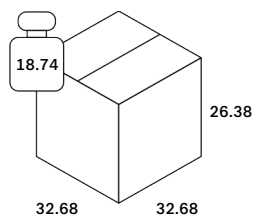

Packaging Details						
	Pack number	1				
	Pack length (in)	37.4	Vol (ft3)		7.65	
	Pack width (in)	37.4	GW (lbs)		57.32	
	Pack thickness (in)	9.45	EAN		5404023631619	
	Pack number	2				
	Pack length (in)	32.68	Vol (ft3)		8.13	
	Pack width (in)	24.8	GW (lbs)		15.32	
	Pack thickness (in)	17.32	EAN			
	Pack number	3				
	Pack length (in)	37.4	Vol (ft3)		7.65	
	Pack width (in)	37.4	GW (lbs)		57.32	
	Pack thickness (in)	9.45	EAN			
	Pack number	4				
	Pack length (in)	32.68	Vol (ft3)		8.13	
	Pack width (in)	24.8	GW (lbs)		15.32	
	Pack thickness (in)	17.32	EAN			
	Pack number	5				
	Pack length (in)	37.4	Vol (ft3)		7.65	
	Pack width (in)	37.4	GW (lbs)		57.32	
	Pack thickness (in)	9.45	EAN			

Monocle outdoor modular sofa set - teak - White fabric - combo right - 3x 1 seater + end seater with L arm + end seater with R arm + coffee table 332/249/72

22227

Pack number	6		
Pack length (in)	32.68	Vol (ft3)	8.13
Pack width (in)	24.8	GW (lbs)	15.32
Pack thickness (in)	17.32	EAN	

Pack number	7		
Pack length (in)	37.4	Vol (ft3)	7.65
Pack width (in)	37.4	GW (lbs)	60.63
Pack thickness (in)	9.45	EAN	

Pack number	8		
Pack length (in)	32.68	Vol (ft3)	16.3
Pack width (in)	32.68	GW (lbs)	18.74
Pack thickness (in)	26.38	EAN	

Pack number	9		
Pack length (in)	37.4	Vol (ft3)	7.65
Pack width (in)	37.4	GW (lbs)	60.63
Pack thickness (in)	9.45	EAN	

Pack number	10		
Pack length (in)	32.68	Vol (ft3)	16.3
Pack width (in)	32.68	GW (lbs)	18.74
Pack thickness (in)	26.38	EAN	