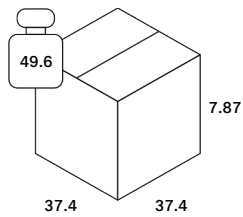

## Dimensions

General Dimensions	
Width (in)	<b>130,5</b>
Depth (in)	<b>98</b>
Height (in)	<b>28,5</b>
Net weight (lbs)	<b>285.28</b>

Vol (ft3)	<b>16.3</b>
GW (lbs)	<b>18.74</b>
EAN	

Pack number	<b>7</b>
Pack length (in)	<b>37.4</b>
Pack width (in)	<b>37.4</b>
Pack thickness (in)	<b>9.45</b>

Vol (ft3)	<b>7.65</b>
GW (lbs)	<b>60.63</b>
EAN	

Pack number	<b>8</b>
Pack length (in)	<b>32.68</b>
Pack width (in)	<b>32.68</b>
Pack thickness (in)	<b>26.38</b>

Vol (ft3)	<b>16.3</b>
GW (lbs)	<b>18.74</b>
EAN	

Pack number	<b>9</b>
Pack length (in)	<b>37.4</b>
Pack width (in)	<b>37.4</b>
Pack thickness (in)	<b>7.87</b>

Vol (ft3)	<b>6.37</b>
GW (lbs)	<b>49.6</b>
EAN	

Pack number	<b>10</b>
Pack length (in)	<b>32.68</b>
Pack width (in)	<b>32.68</b>
Pack thickness (in)	<b>7.87</b>

Vol (ft3)	<b>4.87</b>
GW (lbs)	<b>11.24</b>
EAN	