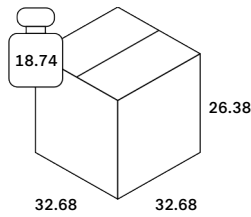

Monocle outdoor modular sofa set - teak - White fabric - combo right - 1 seater + 2 seater + 2x end seater with L arm + footstool 332/249/72

22220

Pack number	6
Pack length (in)	32.68
Pack width (in)	32.68
Pack thickness (in)	26.38

Vol (ft3)	16.3
GW (lbs)	18.74
EAN