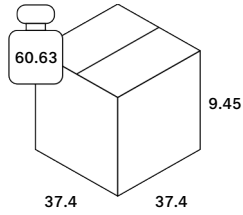

## Dimensions

General Dimensions	
Width (in)	<b>130,5</b>
Depth (in)	<b>98</b>
Height (in)	<b>28,5</b>
Net weight (lbs)	<b>285.28</b>

## Packaging

Packaging General		Packaging Material Details				
Packaging with outer crate	No	Material	Weight (gram)	Percentage	Recycled	Recyclable
Packaging with inner pallet	No					
Carton box density (burst strength)	<b>275 lbs per square inch</b>					

Packaging Details						
	Pack number	<b>1</b>				
	Pack length (in)	<b>37.4</b>	Vol (ft3)		<b>7.65</b>	
	Pack width (in)	<b>37.4</b>	GW (lbs)		<b>57.32</b>	
	Pack thickness (in)	<b>9.45</b>	EAN		<b>5404023630933</b>	
	Pack number	<b>2</b>				
	Pack length (in)	<b>32.68</b>	Vol (ft3)		<b>8.13</b>	
	Pack width (in)	<b>24.8</b>	GW (lbs)		<b>15.32</b>	
	Pack thickness (in)	<b>17.32</b>	EAN			
	Pack number	<b>3</b>				
	Pack length (in)	<b>69.69</b>	Vol (ft3)		<b>14.25</b>	
	Pack width (in)	<b>37.4</b>	GW (lbs)		<b>93.7</b>	
	Pack thickness (in)	<b>9.45</b>	EAN			
	Pack number	<b>4</b>				
	Pack length (in)	<b>65.35</b>	Vol (ft3)		<b>16.25</b>	
	Pack width (in)	<b>24.8</b>	GW (lbs)		<b>30.42</b>	
	Pack thickness (in)	<b>17.32</b>	EAN			
	Pack number	<b>5</b>				
	Pack length (in)	<b>37.4</b>	Vol (ft3)		<b>7.65</b>	
	Pack width (in)	<b>37.4</b>	GW (lbs)		<b>60.63</b>	
	Pack thickness (in)	<b>9.45</b>	EAN			

Vol (ft3)	<b>16.3</b>
GW (lbs)	<b>18.74</b>
EAN	

Pack number	<b>7</b>
Pack length (in)	<b>37.4</b>
Pack width (in)	<b>37.4</b>
Pack thickness (in)	<b>9.45</b>

Vol (ft3)	<b>7.65</b>
GW (lbs)	<b>60.63</b>
EAN	