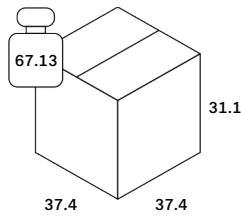

## Dimensions

General Dimensions	
Width (in)	<b>36</b>
Depth (in)	<b>36</b>
Height (in)	<b>30</b>
Net weight (lbs)	<b>47.4</b>

## Packaging Details

Pack length (in)	37.4	Vol (ft3)	25.18
Pack width (in)	37.4	GW (lbs)	67.13
Pack thickness (in)	31.1	EAN	5404023603630