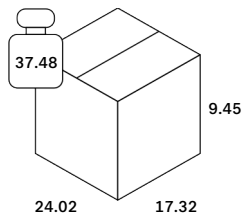

Finishing

Top Panel	
Type	Oil
Color	Oak Natural
Swatch	MAR-105910
Other Parts	
Type	Oil
Color	Oak Natural
Swatch	MAR-105910

Dimensions

General Dimensions	
Width (in)	22.5
Depth (in)	15.5
Height (in)	8.5
Net weight (lbs)	33.07

Nordic II hanging bedside table - oak - 1 drawer 57/40/21

51224

Packaging

Packaging General		Packaging Material Details				
Packaging with outer crate	No	Material	Weight (gram)	Percentage	Recycled	Recyclable
Packaging with inner pallet	No	EVA	68	7%	No	Yes
Carton box density (burst strength)		LDPE	54	5%	No	Yes
		CARTON/PAPER	878	88%	No	Yes

Packaging Details

Pack length (in)	24.02	Vol (ft3)	2.27
Pack width (in)	17.32	GW (lbs)	37.48
Pack thickness (in)	9.45	EAN	5404023606242

Nordic II hanging bedside table - oak - 1 drawer 57/40/21

51224

Test, Label and Certificates