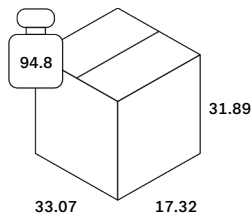

Finishing

Top Panel	
Type	Oil
Color	Oak Natural
Swatch	MAR-105910
Other Parts	
Type	Oil
Color	Oak Natural
Swatch	MAR-105910

Dimensions

General Dimensions	
Width (in)	31.5
Depth (in)	15.5
Height (in)	30.5
Net weight (lbs)	79.37

Nordic sideboard - oak - 2 doors

80/40/78

51436

Packaging

Packaging General	
Packaging with outer crate	No
Packaging with inner pallet	No
Carton box density (burst strength)	

Packaging Material Details				
Material	Weight (gram)	Percentage	Recycled	Recyclable
EVA	320	4%	No	Yes
LDPE	137	2%	No	Yes
CARTON/PAPER	7,543	94%	No	Yes

Packaging Details

Pack length (in)	33.07	Vol (ft3)	10.57
Pack width (in)	17.32	GW (lbs)	94.8
Pack thickness (in)	31.89	EAN	5404023600653

Nordic sideboard - oak - 2 doors 80/40/78

51436

Test, Label and Certificates