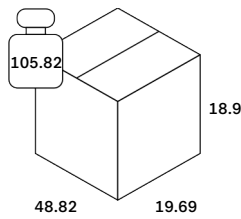

Finishing

Top Panel	
Type	Oil
Color	Oak Natural
Swatch	MAR-105910
Other Parts	
Type	Oil
Color	Oak Natural
Swatch	MAR-105910

Dimensions

General Dimensions	
Width (in)	47
Depth (in)	18
Height (in)	17.5
Net weight (lbs)	101.42

Nordic TV cupboard - oak - 1 flip-down door - 1 drawer 120/46/45

51439

Packaging

Packaging General		Packaging Material Details				
Packaging with inner pallet	No	Material	Weight (gram)	Percentage	Recycled	Recyclable
Packaging with outer crate	No	EVA	194	5%	No	Yes
Carton box density (burst strength)		LDPE	136	3%	No	Yes
		CARTON/PAPER	3,670	92%	No	Yes

Packaging Details

Pack length (in)	48.82	Vol (ft3)	10.51
Pack width (in)	19.69	GW (lbs)	105.82
Pack thickness (in)	18.9	EAN	5404023605474

Nordic TV cupboard - oak - 1 flip-down door - 1 drawer 120/46/45