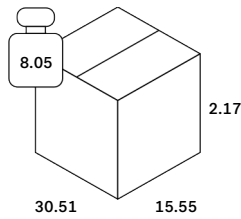

## Dimensions

General Dimensions	
Width (in)	<b>28</b>
Depth (in)	<b>14</b>
Height (in)	<b>1</b>
Net weight (lbs)	<b>6.29</b>

## Packaging

Packaging General	
Packaging with outer crate	No
Packaging with inner pallet	No
Carton box density (burst strength)	275

Packaging Material Details				
Material	Weight (gram)	Percentage	Recycled	Recyclable
CARTON/PAPER	1,120	100%	No	Yes

## Packaging Details

Pack number	0		
Pack length (in)	31.1	Vol (ft3)	0.7
Pack width (in)	16.93	GW (lbs)	43.76
Pack thickness (in)	11.42	EAN	

Pack number	1		
Pack length (in)	30.51	Vol (ft3)	0.59
Pack width (in)	15.55	GW (lbs)	8.05
Pack thickness (in)	2.17	EAN	5404023614025