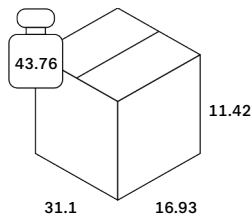

## Dimensions

General Dimensions	
Width (in)	<b>28</b>
Depth (in)	<b>14</b>
Height (in)	<b>1</b>
Net weight (lbs)	<b>6.29</b>

# Organic tray - glass - Black - oblong - M 71/36/3

20467

## Packaging

Packaging General	
Packaging with outer crate	No
Packaging with inner pallet	No
Carton box density (burst strength)	275

Packaging Material Details				
Material	Weight (gram)	Percentage	Recycled	Recyclable
CARTON/PAPER	1,120	100%	No	Yes

## Packaging Details

Pack number	0		
Pack length (in)	31.1	Vol (ft3)	0.7
Pack width (in)	16.93	GW (lbs)	43.76
Pack thickness (in)	11.42	EAN	

Pack number	1		
Pack length (in)	30.51	Vol (ft3)	0.59
Pack width (in)	15.55	GW (lbs)	8.05
Pack thickness (in)	2.17	EAN	5404023614025