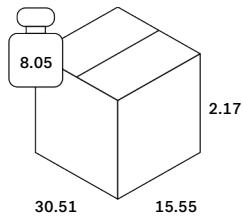

Dimensions

General Dimensions	
Width (in)	28
Depth (in)	14
Height (in)	1
Net weight (lbs)	6.29

Wabi Sabi tray - glass - Graphite - oblong - M 71/36/3

20580

Packaging

Packaging General	
Packaging with outer crate	No
Packaging with inner pallet	No
Carton box density (burst strength)	275

Packaging Material Details				
Material	Weight (gram)	Percentage	Recycled	Recyclable
CARTON/PAPER	1,120	100%	No	Yes

Packaging Details

Pack number	0		
Pack length (in)	31.1	Vol (ft3)	0.7
Pack width (in)	16.93	GW (lbs)	43.76
Pack thickness (in)	11.42	EAN	

Pack number	1		
Pack length (in)	30.51	Vol (ft3)	0.59
Pack width (in)	15.55	GW (lbs)	8.05
Pack thickness (in)	2.17	EAN	5404023615305

Wabi Sabi tray - glass - Graphite - oblong - M 71/36/3

20580

Test, Label and Certificates