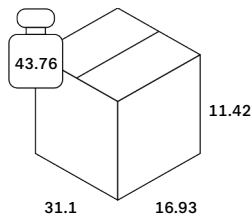

Dimensions

General Dimensions	
Width (in)	28
Depth (in)	14
Height (in)	1
Net weight (lbs)	6.29

Wabi Sabi tray - glass - Graphite - oblong - M 71/36/3

20580

Packaging

Packaging General	
Packaging with outer crate	No
Packaging with inner pallet	No
Carton box density (burst strength)	275

Packaging Material Details				
Material	Weight (gram)	Percentage	Recycled	Recyclable
CARTON/PAPER	1,120	100%	No	Yes

Packaging Details

Pack number	0		
Pack length (in)	31.1	Vol (ft3)	0.7
Pack width (in)	16.93	GW (lbs)	43.76
Pack thickness (in)	11.42	EAN	

Pack number	1		
Pack length (in)	30.51	Vol (ft3)	0.59
Pack width (in)	15.55	GW (lbs)	8.05
Pack thickness (in)	2.17	EAN	5404023615305

Wabi Sabi tray - glass - Graphite - oblong - M 71/36/3

20580

Test, Label and Certificates