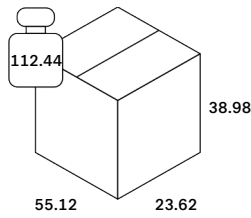

Dimensions

General Dimensions	
Width (in)	53
Depth (in)	21.5
Height (in)	37
Net weight (lbs)	87.09

Origami desk - oak - cream - 5 drawers -
rectangular 135/55/94

45056

Origami desk - oak - cream - 5 drawers - rectangular 135/55/94

45056

Packaging

Packaging General	
Packaging with inner pallet	Yes
Packaging with outer crate	No
Carton box density (burst strength)	

Packaging Material Details				
Material	Weight (gram)	Percentage	Recycled	Recyclable
LDPE	194	6%	No	Yes
CARTON/PAPER	2,806	94%	No	Yes

Packaging Details

Pack length (in)	55.12	Vol (ft3)	29.37
Pack width (in)	23.62	GW (lbs)	112.44
Pack thickness (in)	38.98	EAN	5404023612601

Origami desk - oak - cream - 5 drawers - rectangular 135/55/94

45056