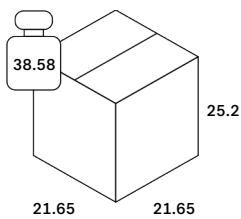

Finishing

All Wooden Part	
Type	Water-based varnish
Color	Teak Dark Brown
Swatch	MAR-101023
Other Parts	
Type	NC varnish
Color	Rattan Roasted

Dimensions

General Dimensions	
Width (in)	17.5
Depth (in)	17.5
Height (in)	19.5
Net weight (lbs)	25.36

Panel side table - varnished teak - dark brown - rattan Roasted - square 45/45/50

10766

Packaging

Packaging General		Packaging Material Details				
Packaging with outer crate	No	Material	Weight (gram)	Percentage	Recycled	Recyclable
Packaging with inner pallet	No	LDPE	349	6%	No	Yes
Carton box density (burst strength)	275 lbs per square inch	CARTON/PAPER	5,651	94%	No	Yes

Packaging Details

Pack length (in)	21.65	Vol (ft3)	6.84
Pack width (in)	21.65	GW (lbs)	38.58
Pack thickness (in)	25.2	EAN	5404023623003

Panel side table - varnished teak - dark brown - rattan Roasted - square 45/45/50